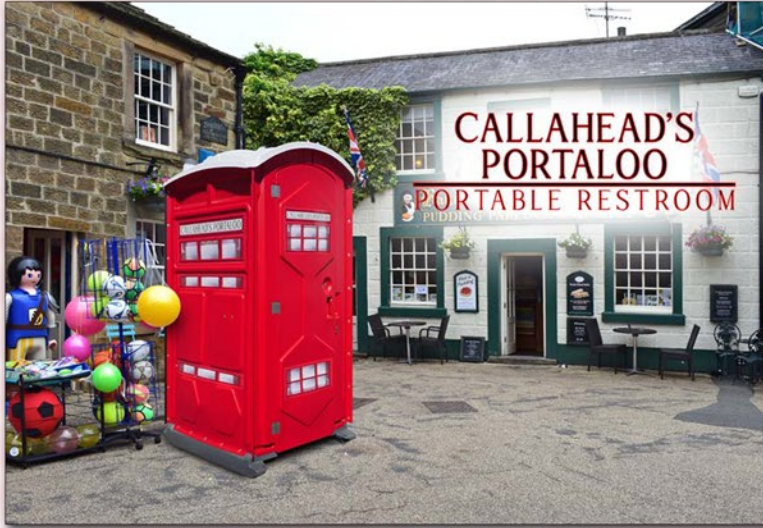

CALLAHEAD is a New York company serving only New York. Our team of over 260 New York employees is ready to provide you with the greatest portable restroom service anywhere. With over 150 vehicles rolling daily throughout New York City's five boroughs and all of Westchester, Nassau and Suffolk Counties you are rest assured of reliable service no other portable sanitation company can provide. We are world renowned and there is no other company in the world that can compare to CALLAHEAD. When you want the best, there is only one, CALLAHEAD.

IDEALLY SUITED FOR THE FOLLOWING:

Below is a list of locations and job sites where the PORTALOO RESTROOM is recommended. The PORTALOO is ideal for just about any long-term rental location where you want a work-of-art sure to look amazing in any location.

Estate Construction Job Sites • Bars and Nightclubs • Amusement Parks • Boardwalks • Residential Areas • Businesses • Private Residences • Restaurants • Bus Stops, Airports and Transportation Centers • Marinas • Landscaping Jobs • Concert Venues • Sports Fields • Schools, Colleges and Universities • Seasonal Locations • Movie and Commercial Set Locations • New Home Construction and House Renovations • Beach Locations • Parks • Shipping Malls • Golf Courses • Tennis Courts • Country Clubs • Bathroom and Restroom Remodeling • Landmarks • Museums • Government Buildings • Mansion Construction • Any Long-term Location in need of Portable Restroom Facilities

THE PORTALOO'S DESIGN SPECIFICATIONS:

The following is the detailed design specifications for the your PORTALOO RESTROOM. If you have any additional questions regarding this portable restroom's design specifications, please contact us at 1-800-634-2085 to speak with a CALLAHEAD portable toilet specialist:

Construction/Material – High-Density Polyethylene • White Translucent Roof • Weight - 164 lbs. • Exterior Height - 91.5" • Width: 44" • Depth: 48" • Portable Toilet's Door Opening – 73" x 24" • Restroom's Floor Space – 861" • Toilet Seat Height – 18.5" • Vent Stack – 4" PVC Plastic • Holding Tank Volume – 65 Gallons • Color – Muted Green/Muted Yellow