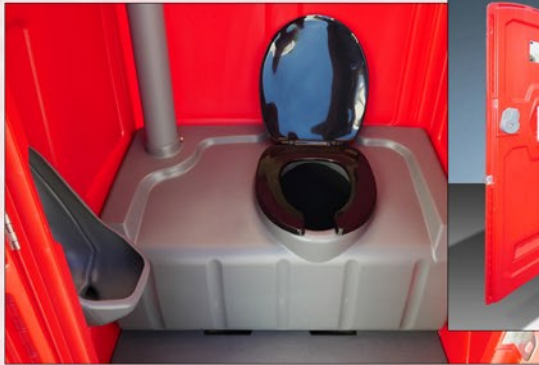

Once you enter through the PORTALOO'S spring loaded door, you will notice a spacious interior. The door's interior locking system will trigger an exterior occupancy sign for privacy. There is a full-size comfortable toilet seat and a covered double toilet paper dispenser. The toilet paper dispenser is filled and restocked with every service with CALLAHEAD brand toilet paper. A separate non-splash urinal is located at the furthest point from the toilet seat. The urinal is connected to a vent pipe to prevent odors from lingering inside the restroom.

A wall mounted antiseptic dispenser can be installed upon request and filled with hand sanitizer gel to kill 99.9% of germs and bacteria to help eliminate the spread of germs. There is a coat and hat hook available inside the PORTALOO for users to place to hang personal items. A convenience shelf is also provided. The interior door includes a mirror and a hover handle. Smooth interior surfaces wipe easily clean and will not absorb any odors. A chimney stack along with molded-in vent screens offers plenty of air flow to release odors from previous users. The white translucent roof provides bright natural light inside the restroom. The PORTALOO RESTROOM has an interior ceiling light for plenty of light, day or night. The LED light operates from a solar panel on the roof, so it does not require any electric or battery maintenance to operate. The light has a motion detector which turns the light on and off automatically as soon as the door is opened.

Headliner Toilet Seat Cover Dispenser installed inside the your PORTALOO RESTROOM filled with 250 toilet seat covers so every user may have a clean, dry and sanitary toilet seat. Headliners are refilled when needed and 100% maintained by CALLAHEAD when rented.