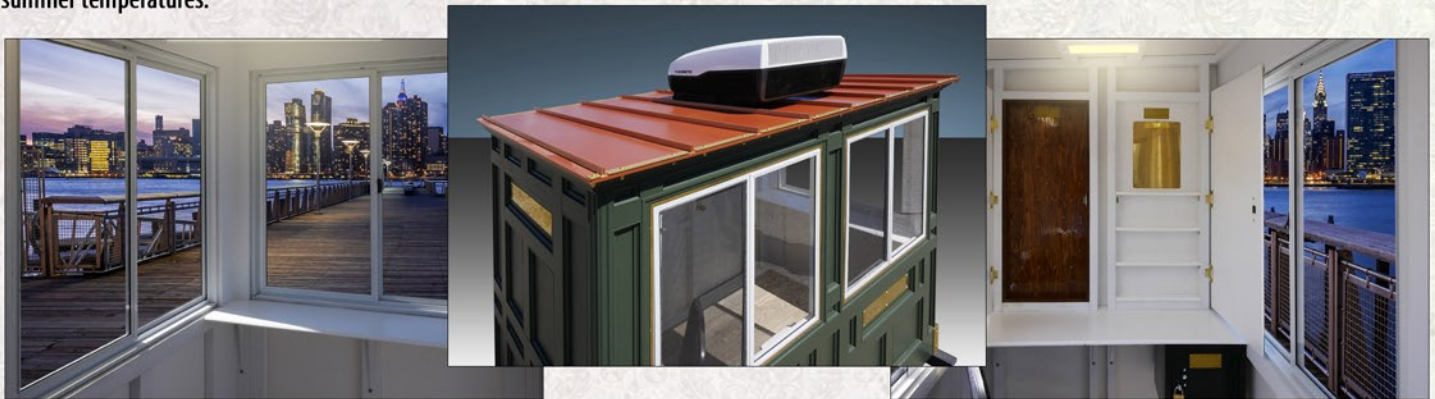

The magnificent architectural design includes design panels, brass or stainless moldings and trim, decorative appliques, and a standing seam roof all available in a dozen color choices. With twelve color designs to choose from, the VALET KEY BOOTH 32 will deliver the perfect valet booth for any real estate, adding even more value. CALLAHEAD's valet key booth series was designed by Mr. Howard to complement and beautify any location. The VALET KEY BOOTH 32 has oversized windows to provide a complete outside view of the surrounding area while also providing valet staff protection from rain, snow, wind, sleet, cold, and humid summer temperatures.