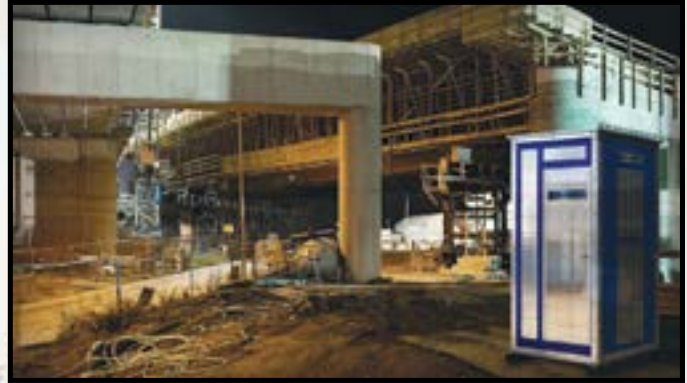

The **WATERLOO** portable restroom is another **CALLAHEAD** exclusive. This amazing long-term portable bathroom rental does not require electric or external water supply to operate. Yet, it is designed like a home bathroom. A porcelain flush marine toilet bowl, separate waterless porcelain urinal, hand sanitizer dispenser and two mirrors are just the beginning. The nine interior sensor lights include six ceiling lights and three wall sconces light just two at a time for extra-long battery life. We have faux statuary marble walls with white wood base moldings, chair rail moldings, and crown moldings. The details continue with white finished wainscot wood ceiling and faux mosaic tile Armstrong flooring. The **WATERLOO** is so well insulated it operates perfectly in temperatures 20 degrees below zero. The key lock entry and the internal locking system guarantee a private trip to the restroom.

CALLAHEAD has been in business since 1976 delivering dependable quality service and one-of-a-kind equipment to the portable sanitation industry. It is our commitment to develop and evolve revolutionary products and service so we may always be the world's greatest portable toilet company for New York's residents and businesses. When you want the best, let **CALLAHEAD** portable toilets deliver our stress-free sanitary service and unmatched equipment for all your portable sanitation needs.