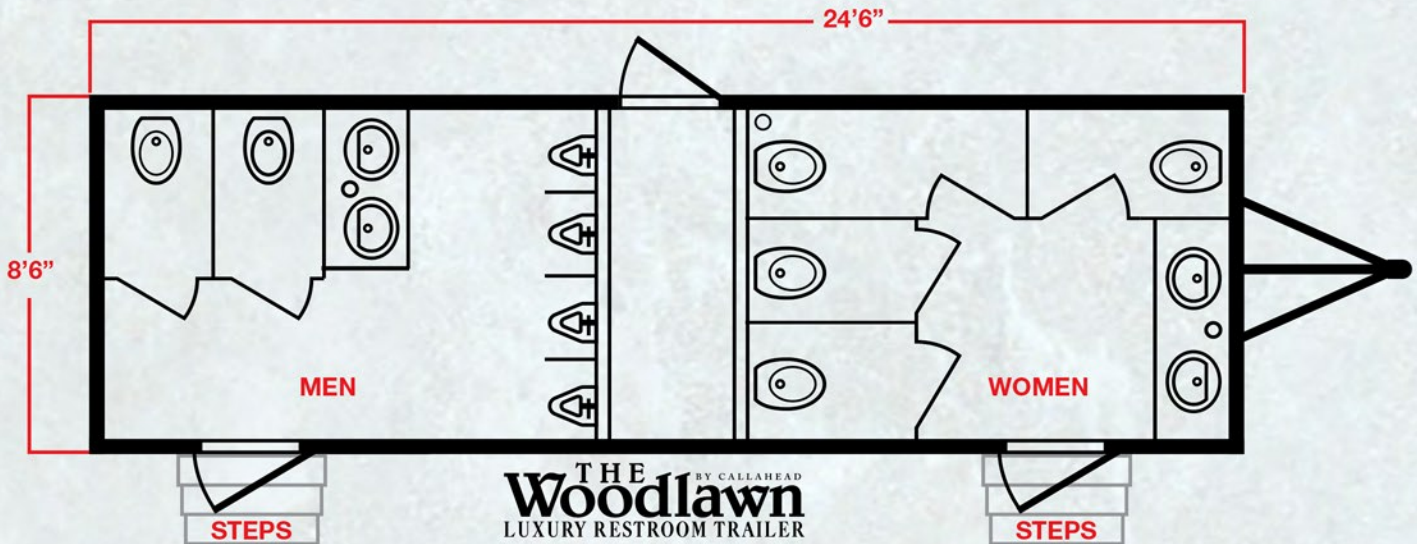

A CALLAHEAD uniformed delivery specialist will set up the **WOODLAWN** at your location. Set up of the restroom trailer will take approximately 30 minutes to be fully operational. Since CALLAHEAD uses only hospital grade cleaners and disinfectants you know you are providing your guests with the most sanitary restroom trailers available anywhere. CALLAHEAD also offers the option of one of our professionally trained uniformed restroom attendants to keep the **WOODLAWN Luxury Restroom Trailer** in perfect condition throughout your entire event.

The **WOODLAWN** is available for delivery throughout New York City's five boroughs of Brooklyn, Queens, Manhattan, Staten Island and the Bronx and all of Westchester, Nassau and Suffolk Counties to Montauk Point. CALLAHEAD is the world leader in the portable sanitation industry. In business since 1976, CALLAHEAD has been designing and inventing groundbreaking portable restrooms to advance the industry. When you want the very best in luxury and cleanliness for your New York special event, CALLAHEAD is the only the company you can trust to deliver every time.

The WOODLAWN Luxury Restroom Trailer's DESIGN FEATURES & ACCESSORIES:

The exterior has a shiny bright white finish • Height -12' • Overall box length - 24' 6" • Total length with tongue - 29' • Width 8' 6" • 3/4" garden hose connection with pressure regulator for fresh water hookup if needed • Exterior lighting • Enter the restroom trailer via heavy duty wide steps with aluminum and steel frames • Stainless steel handrails with two point support system • Separate marked doors on both the men's and women's restrooms • Armstrong faux limestone flooring • Walnut wood base moldings, chair rail moldings, and crown moldings • Vanity sink areas have Corian countertops • Private and very spacious bathroom stalls with pedal flush porcelain toilet bowls • Artwork inside private bathroom stalls • Wall sconce in every private bathroom stall • Four Sloan porcelain urinals with privacy dividers (Men only) • Six private extra-large bathroom stalls (Four Women's / Two Men's) • Vanity Mirrors above the sinks • Porcelain hand washing sink basins provide hot and cold running water options on the main floor of the men's and women's restrooms (Two Women's / Two Men's) • The Moen brand faucets automatically shut off to conserve water use • Wall mounted and designer soap dispensers filled with antibacterial soap that kills 99.9% of germs and bacteria are provided in both the men's and women's vanity areas • Wall mounted and decorative filled hand towel dispensers • Elegant custom floral arrangements available • A trash receptacle is built-in the vanity countertops • Trash receptacles are provided in each women's bathroom stall • Thermostat controlled Coleman-Mach heat and air conditioning system • 1,500 fan forced toe-kick heaters in both restrooms • A central music system has AM/FM Radio and CD player with speakers installed in the ceiling • Lighting -low voltage lighting in the ceilings and over the vanity mirrors • Skylights with wood casement moldings • Electric - runs on a generator or standard 110 volt • Floor to ceiling wood stall doors with casement moldings • Brushed nickel door handle and locking system in each private bathroom stall • Ceiling vents with fans for superior ventilation • Handles bathroom usage by hundreds of people at any event • Professionally set up and fully operational in approximately 30 minutes or less