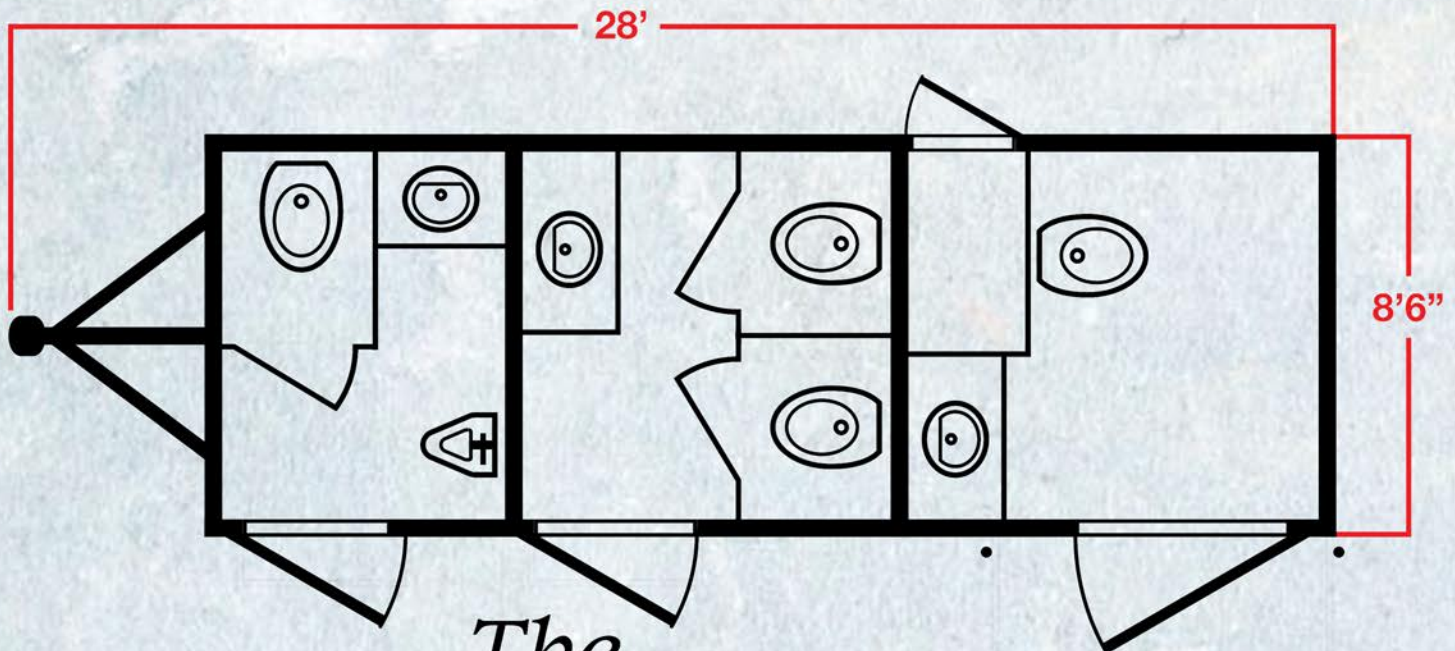

A Coleman Mach thermostat heat and air conditioning system will bring comfort inside the restroom any time of year. 1500 watt fan-forced heaters will ensure warmth during the winter season. L.E.D. high hat ceiling lights will provide plenty of light inside the restroom. For convenience, the **WATERFRONT Handicap Restroom Trailer** runs on a generator or standard 110 Volt outlet.

A CALLAHEAD professional uniformed delivery specialist will set up the **WATERFRONT Restroom Trailer** at your location. Set up will take approximately 30 minutes. Because CALLAHEAD cleans and sanitizes all of our restrooms with only hospital-grade cleaners and disinfectants, you know you will be providing the cleanest restroom trailers in the industry. As an added convenience, you may also request to have a CALLAHEAD professional uniformed restroom attendant to keep the **WATERFRONT Restroom Trailer** in perfect sanitary condition throughout your entire special event. Restroom attendants have become very popular to help protect against the spread of germs and bacteria, including COVID-19, SARS, flu, the common cold, H1N1, and the Coronavirus. For long-term jobs, CALLAHEAD offers our world-renowned hospital-grade cleaning service with re-stocking of supplies daily, weekly, monthly, or tailored to your request.

The **Waterfront** Handicap Restroom Trailer

RAMP

THE WATERFRONT HANDICAP RESTROOM TRAILER'S DESIGN FEATURES AND ACCESSORIES:

ADA Compliant Restroom Specs and Features Include: ADA Compliant turning radius interior • ADA Compliant flush toilet • ADA Compliant interior handrail system • ADA Compliant entry door • ADA Compliant lever door handle and lock • ADA Compliant entrance platform with handrails • ADA Compliant ramp system • ADA Compliant paper towel and soap dispensers • Easy-access porcelain toilet bowl • Porcelain wall hung sink opened below for easy access to hot and cold water faucet • ADA Compliant mirror above sink • Double toilet paper holder • Fan-forced wall heater • Self-closing door with interior lock

WOMEN'S AND MEN'S RESTROOMS SPECIFICATIONS AND FEATURES INCLUDE:

Private bathroom stalls with lockable doors (Two Women's, One Men's) • Porcelain toilet with pedal flush (Two Women's, One Men) • Wall mounted double toilet paper holder in each stall • Sloan porcelain waterless urinal (Men Only) • Wood vanity with marble countertops and storage drawers and cabinet (Women and Men) • Wall mounted paper & soap dispensers (Women and Men) • Sink basins with hot and cold water faucets (Women and Men) • Vanity mirror (Women and Men) • Storage under sink for supplies (Women and Men) • Fan-forced wall heater • Marked entry door with CALLAHEAD signage • Auto close door