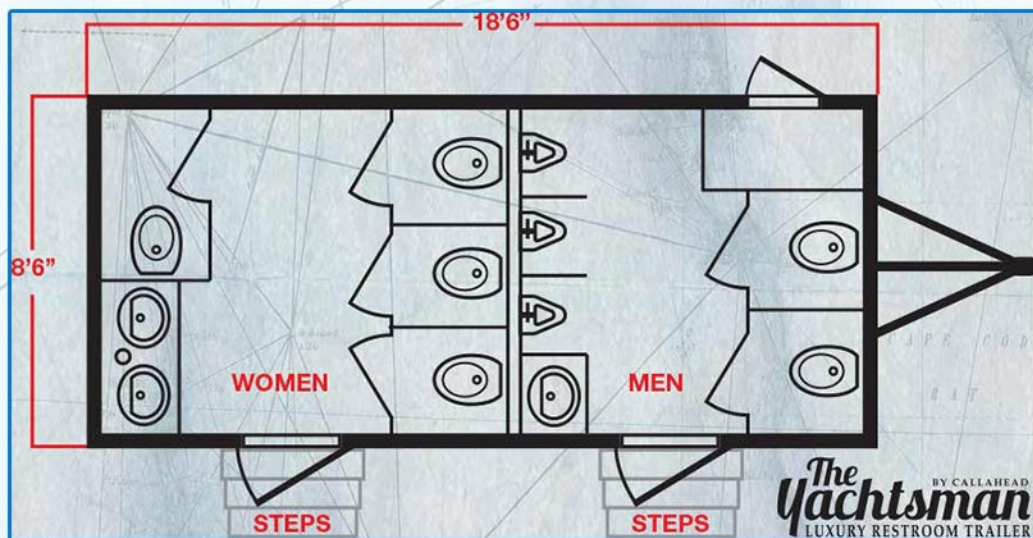

MEN'S SIDE DESIGN FEATURES:

Two bathroom stalls
One stainless sink basin
Three Sloan porcelain flush urinals with privacy dividers
Convenience shelf and artwork above urinals

The YACHTSMAN is professionally delivered to your location and set-up will take approximately 30-minutes. CALLAHEAD cleans and sanitizes all of our equipment with only hospital grade cleaners and disinfectants for your sanitary protection. Additionally, a CALLAHEAD uniformed restroom attendant is available to keep the YACHTSMAN LUXURY RESTROOM TRAILER in perfect condition throughout your entire event. When you are having an event with hundreds of people, the YACHTSMAN LUXURY RESTROOM TRAILER will deliver 9-restroom stations that are clean, comfortable, and luxurious. The YACHTSMAN LUXURY RESTROOM TRAILER is available for delivery throughout all of New York City's five boroughs of Brooklyn, Queens, Manhattan, Staten Island, and the Bronx as well as all of Westchester, Nassau and Suffolk Counties.

CALLAHEAD has been in business since 1976. We are the pioneers of the portable sanitation industry with ground-breaking innovations and the most extensive variety of equipment. CALLAHEAD is a family business that will never stop working to deliver the world's best equipment and service to fulfill all of your portable restroom needs.

IDEALLY SUITED FOR THE FOLLOWING:

Weddings • Receptions • Corporate Parties • Business Functions • Concert Events
• Horse Shows & Events • Awards Banquets • Fundraisers • Black-Tie Events • Film
and Movie Productions • White Tie Events • Galas • Engagement Parties • Bar
Mitzvahs and Bat Mitzvahs • Charity Balls • VIP Events • Bridal and Wedding
Showers • Christenings & Baptisms • Baby Showers • Charity Events • Red Carpet
Events • Holiday Parties • Communion Parties • Formal Parties and Events •
Benefits • Birthday Party Celebrations • Graduation Ceremonies • Graduation
Parties • Cocktail Parties • Holiday Parties • Celebrity Functions • White Tie Parties
• Semi-Formal Parties • Award Ceremonies • Ultra Formal Events • Any Special
Ceremonies • Any Special Event with a large group of people in attendance and
quality restroom trailers are needed