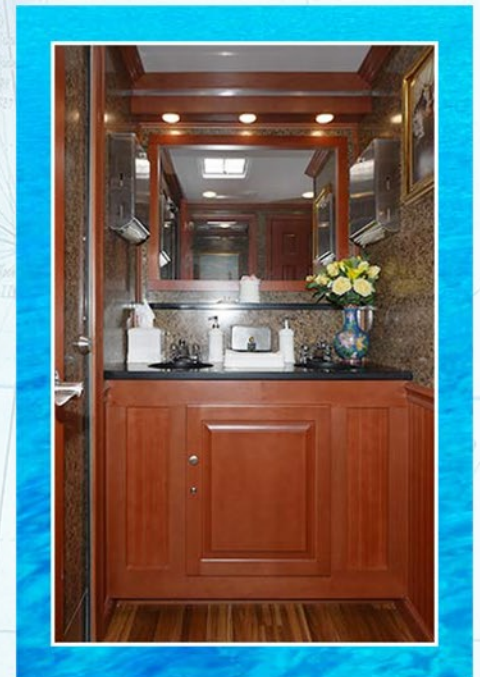

With separate men's and women's restrooms which includes private bathroom stalls with floor to ceiling lockable doors. Perfect for events with hundreds of people to ensure you will not have to worry if you have enough bathrooms for your big event. Also, it has a thermostat heat and air conditioning system for guaranteed comfortable temperatures inside the YACHTSMAN any time of year.

The exterior of the YACHTSMAN LUXURY RESTROOM TRAILER is a crisp white color that looks great in any location. There is also exterior lighting available for nighttime use. Both the men's and women's restrooms have a wide floating staircase entrance with stainless steel handrails. The self-closing spring-loaded door has CALLAHEAD's signature signage on the exterior to represent the very best in restroom trailers.

Guests will immediately be impressed with the YACHTSMAN's elegant and huge interior. Your most discerning guests will be impressed once they step inside the YACHTSMAN. Stunning custom framed yacht-themed paintings decorate the walls and stalls throughout the entire restroom. Vanity sinks decorated with beautiful florals also include soap and towel dispensers, tissue holder, and candy dish. Guest will feel like they stepped into a restroom inside one of the world's finest hotels. A music system with ceiling installed speakers is also available for your guest's enjoyment.