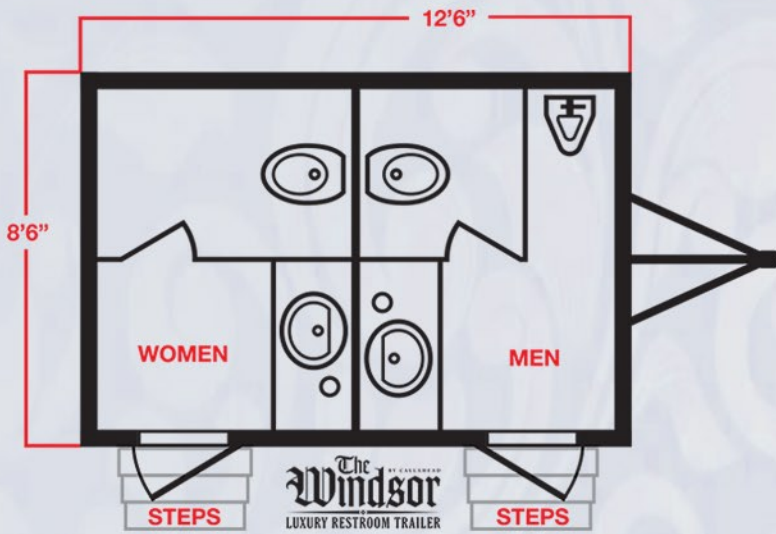

WOMEN'S SIDE DESIGN FEATURES:

One bathroom stall
One Stainless steel sink basin
Trash receptacle in the stall

MEN'S SIDE DESIGN FEATURES:

One bathroom stall
One Stainless steel sink basin
Black porcelain urinal enclosed one three sides for privacy

A fully enclosed bathroom stalls with lockable maple wood doors that go from floor to ceiling for complete privacy
Bathroom stall is very deep and spacious
Door handle and locking system are stainless
Bathroom stall has modern style black foot operated flushing porcelain toilet
Stainless double toilet paper holder
Bathroom stall is decorated with custom framed fine art

IDEALLY SUITED FOR THE FOLLOWING:

Weddings • Receptions • Corporate Parties • Business Functions • Concert Events • Horse Shows & Events • Awards Banquets • Fundraisers • Black-Tie Events • Film and Movie Productions • White Tie Events • Galas • Engagement Parties • Bar Mitzvahs and Bat Mitzvahs • Charity Balls • VIP Events • Bridal and Wedding Showers • Christenings & Baptisms • Baby Showers • Charity Events • Red Carpet Events • Holiday Parties • Communion Parties • Formal Parties and Events • Benefits • Birthday Party Celebrations • Graduation Ceremonies • Graduation Parties • Cocktail Parties • Holiday Parties • Celebrity Functions • White Tie Parties • Semi-Formal Parties • Award Ceremonies • Ultra Formal Events • Any Special Ceremonies • Any Special Event with a large group of people will be in attendance and quality restroom trailers are needed

This is a self-contained restroom trailer that delivers clean and elegant restrooms to any intimate formal or informal gathering whenever and wherever you need them. A CALLAHEAD uniformed delivery specialist will arrive to set up the WINDSOR at your location. Professionally set-up and stocked with luxury amenities included in approximately 30-minutes. This is a self-contained restroom trailer that delivers clean and elegant restrooms to any intimate formal or informal gathering whenever and wherever you need them.

CALLAHEAD uses only hospital grade cleaners and disinfectants so you can be confident you will be providing your guests with the most sanitary restroom trailer facilities available. Our CALLAHEAD professional uniformed restroom attendant is also available to keep The WINDSOR portable restroom trailer perfectly clean and fully stocked throughout your entire event.

No matter what luxury restroom trailer you select from CALLAHEAD, you know you will be providing your guests the very best in portable restrooms for a stress-free service. The WINDSOR Luxury Restroom Trailer is available for delivery throughout all of New York City's five boroughs of Brooklyn, Queens, Manhattan, Staten Island, and the Bronx as well as all of Westchester County, and Nassau and Suffolk Counties all the way to Montauk Point.

In business since 1976, CALLAHEAD has invented more for the portable sanitation industry than anyone in our field. Our goal is to always provide our customers with perfection in both equipment and service, so you always know a CALLAHEAD portable restroom is something you will not have to worry about.

Please contact one of our expert sales specialists at **800-634-2085** or visit our website for full photos, details and videos of our equipment.