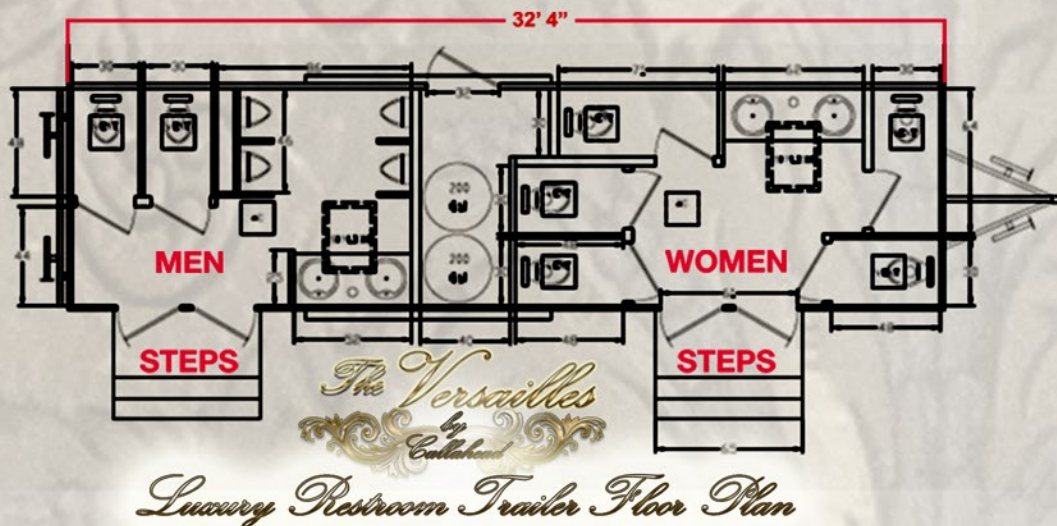

TOLL FREE: (800) 634-2085 FAX: (800) 634-8127
www.callahead.com