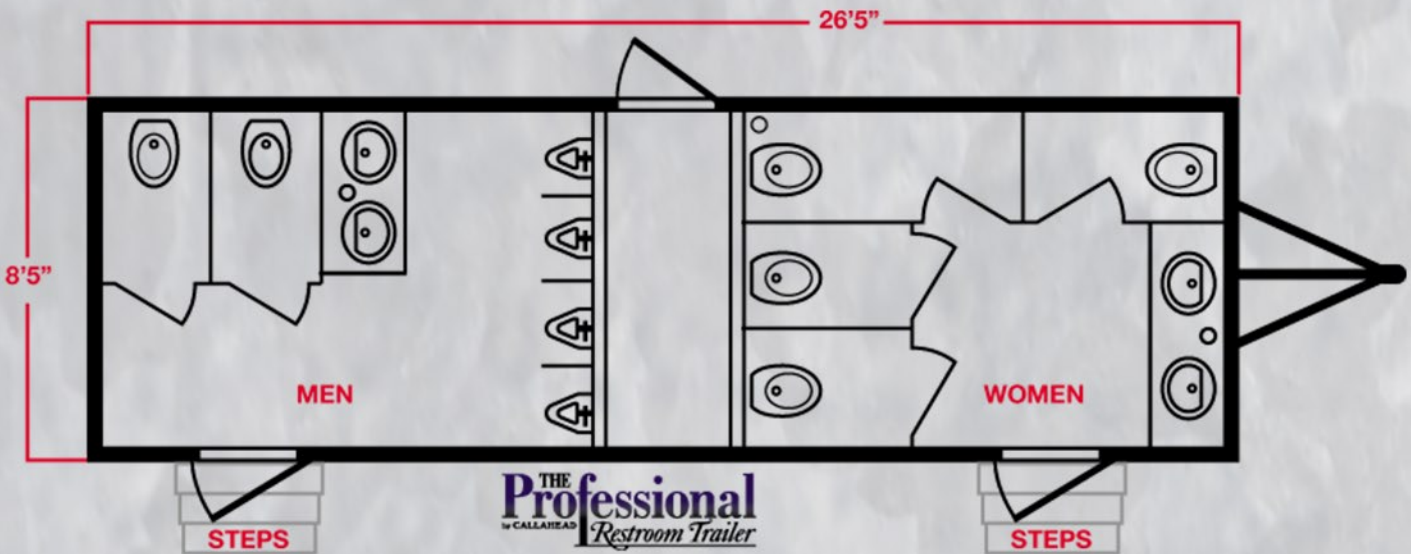

THE PROFESSIONAL RESTROOM TRAILER IS MOST COMMONLY RENTED

Commercial Use • Long-term Rental • Job Sites • Construction Sites • Contracting Jobs • Sporting Events • Schools, Colleges and Universities • Office Buildings • Malls and Shopping Centers • Disaster Relief and Emergency Locations • Community Construction Sites • Arena, Stadium and Coliseum Contracting and Construction • Emergencies & Disaster Locations • Apartment Building Contracting and Construction • Commercial Restroom Remodeling • High-Rise Building Construction Sites • Building Bathroom Renovations • Manufacturing Plants • Government Projects • Truck Yards • Movie, Commercial and Photo Shoot Locations • Water Shut-offs • Building Renovations

MORE INFORMATION

For more information about the PROFESSIONAL RESTROOM TRAILER or any of CALLAHEAD's state-of-the-art equipment, including high-rise portable toilets, restroom trailers, special event portable toilets, standard porta potties, portable sinks, porcelain toilet systems for office trailers, guard booths, ticket booths, holding tanks, fresh water delivery, commercial portable sinks, antibacterial and hand sanitizing stations, long-term and short term portable toilet rentals, long-term and short-term restroom trailer rentals, portable shower rentals, and portable storage shed rentals, please contact one of our expert sales specialists at 800-634-2085 or visit our website for full photos, details and videos of our equipment for all your portable sanitation needs at www.callahead.com.

THE
Professional
by CALLAHEAD
Restroom Trailer