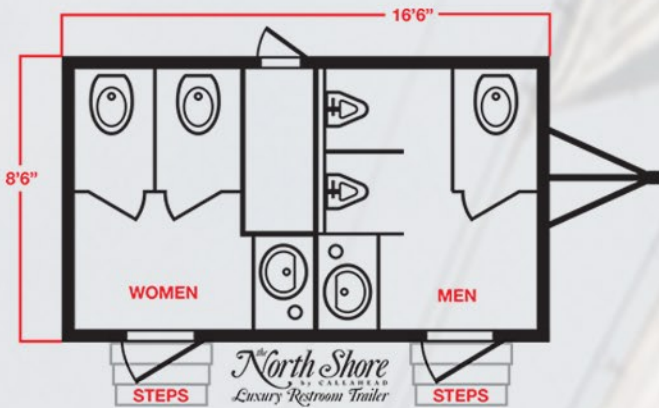

WOMEN'S SIDE DESIGN FEATURES:

Two bathroom stall
One porcelain sink basin
Toilet paper dispensers and covered trash receptacle are in every bathroom stall

MEN'S SIDE DESIGN FEATURES:

One bathroom stall
One porcelain sink basin
Two porcelain flushing urinals with easy push button flushing system separated by elegant privacy dividers and statuary marble caps
Statuary marble shelving area above the urinal
Urinals operate completely odor free due to a special filter system

A fully enclosed bathroom stalls with lockable maple wood doors that go from floor to ceiling for complete privacy
Bathroom stall is very deep and spacious
Every bathroom stall has porcelain toilets with a spring loaded pedal flush system so the toilet bowl will never stay running
Hands free flushing toilet bowls
These toilet bowls automatically refill after each flush adding the appropriate amount of clean water for the next user
To add water to the toilet bowl easily lift the pedal flush until the desired amount of water is achieved
Toilet paper dispensers and covered trash receptacle are in every bathroom stall
Each bathroom stall is decorated with its own framed sophisticated art work

the North Shore
by CALLAHEAD
Luxury Restroom Trailer

IDEALLY SUITED FOR THE FOLLOWING:

Weddings • Receptions • Corporate Parties • Business Functions • Concert Events • Horse Shows & Events • Awards Banquets • Fundraisers • Black-Tie Events • Film and Movie Productions • White Tie Events • Galas • Engagement Parties • Bar Mitzvahs and Bat Mitzvahs • Charity Balls • VIP Events • Bridal and Wedding Showers • Christenings & Baptisms • Baby Showers • Charity Events • Red Carpet Events • Holiday Parties • Communion Parties • Formal Parties and Events • Benefits • Birthday Party Celebrations • Graduation Ceremonies • Graduation Parties • Cocktail Parties • Holiday Parties • Celebrity Functions • White Tie Parties • Semi-Formal Parties • Award Ceremonies • Ultra Formal Events • Any Special Ceremonies • Any Special Event with a large group of people will be in attendance and quality restroom trailers are needed

The NORTH SHORE Luxury Restroom Trailer is delivered by a CALLAHEAD professional uniformed specialist. Set up of the restroom trailer will only take approximately 30 minutes until it is ready for use. This is a restroom trailer designed to handle use by hundreds of people. CALLAHEAD uses only hospital grade disinfectants and cleaners, to ensure you are supplying the most sanitary restroom facilities for your guests. CALLAHEAD includes all the luxury amenities with the NORTH SHORE rental just as you would expect from luxury hotels or upscale catering halls. CALLAHEAD even offers the option of a uniformed restroom attendant to keep the NORTH SHORE in perfect condition throughout your entire event.

The NORTH SHORE Luxury Restroom Trailer is available for delivery throughout all of New York City's five boroughs of Brooklyn, Queens, Manhattan, Staten Island and the Bronx, and all of Westchester Nassau and Suffolk Counties. When you want the best for your guests at your next special event, only CALLAHEAD can deliver luxurious and sanitary restroom facilities without the worry. Let our decades of experience and one of a kind restroom facilities bring style and comfort to ensure restrooms are the last thing you will ever have to worry about.

For more information about the NORTH SHORE Luxury Restroom Trailer or any of CALLAHEAD's state-of-the-art equipment, including our very own inventions, as well as the following: