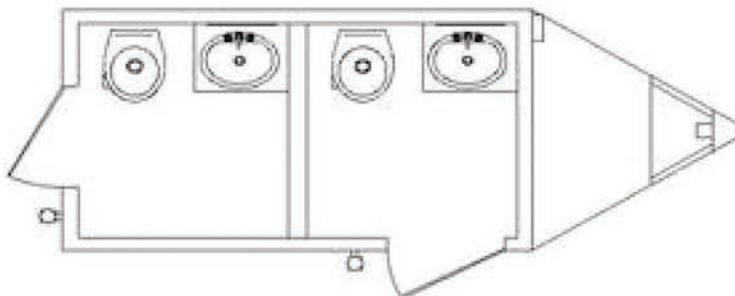

11 Foot Newport 1100 Series floor plan

Design Features and Accessories

- 2 Automatic Flush Porcelain toilet bowls
- 2 Custom sink vanities with automatic hot and cold water & stainless steel cabinets under each
- 2 Paper towel dispensers
- 2 Soap dispensers
- Dimensions: 12ft. X 6ft. (20ft. X 6ft. including trailer)
- Exterior lights
- Thick aluminum exterior walls
- Folding steps & handrails with a deep landing
- 36" cherry wood interior walls with aluminum chair rail and continuing faux marble
- Cherry wood crown molding
- Seamless aluminum roofs
- Roof mounted air intake
- Door locks on both sides of doors
- Skylights
- A-pex plumbing system
- 13500 BTU Cooling Unit
- 5600 BTU Heating System
- Instant Hot & Cold Water
- Stereo Sound System
- Seamless no skid floor
- Durable and easy to clean
- Steel core doors