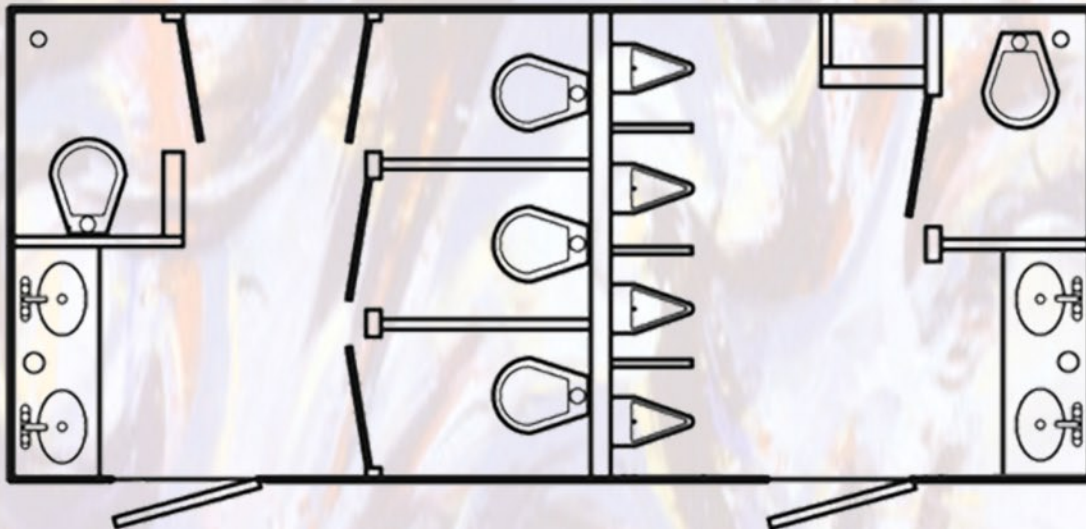

Private deep and spacious bathroom stall
four in the women's and one in the men's
Each bathroom is decorated with its own contemporary brushed silver framed artwork
Black cathedral arched bathroom stall doors
Brushed nickel toilet paper dispensers in each private stall
Ceiling vents with fans for superior ventilation in each restroom
Four Sloan porcelain waterless urinals with privacy dividers (Men only)
Hot air heating ducted system and dual air conditioner is thermostat controlled for complete comfort
Wall mount fan forced heating system
A central music system has AM/FM Radio and CD player with speakers installed in the ceiling
Handles bathroom usage by hundreds of people at any event

WOMEN'S SIDE DESIGN FEATURES:

Four bathroom stall
Two stainless steel sink basins

MEN'S SIDE DESIGN FEATURES:

One bathroom stall
One stainless steel sink basin
Four Sloan porcelain waterless urinals

- Bathroom stall is very deep and spacious - Every bathroom stall has porcelain toilets with a spring loaded pedal flush system so the toilet bowl will never stay running - Each bathroom stall is decorated with its own framed sophisticated art work