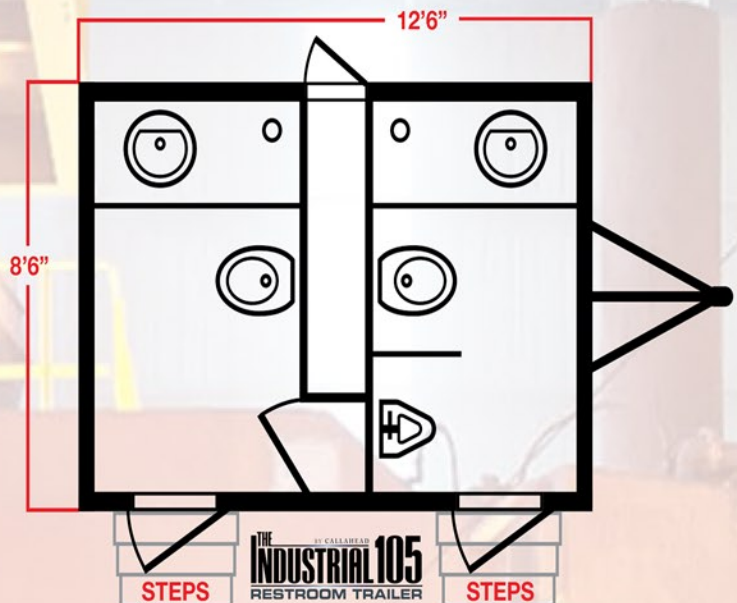

For more information about the **INDUSTRIAL 105 Restroom Trailer** or any of CALLAHEAD's state-of-the-art portable sanitation equipment, including high-rise porta potties, construction portable toilets, commercial restroom trailers, luxury special event restroom trailers, special event portable toilets, standard portable toilets, portable sinks, portable showers and bathrooms, porcelain toilet systems for office trailers, security guard booths, ticket booths, holding tanks, fresh water delivery, commercial grade portable sinks, antibacterial and hand sanitizing stations, long-term and short-term portable toilet rentals, long-term and short-term restroom trailer rentals, and portable storage shed rentals, please contact one of our expert sales specialists at 800-634-2085 or visit our website for detailed information, photos, and videos of our equipment at www.callahead.com.