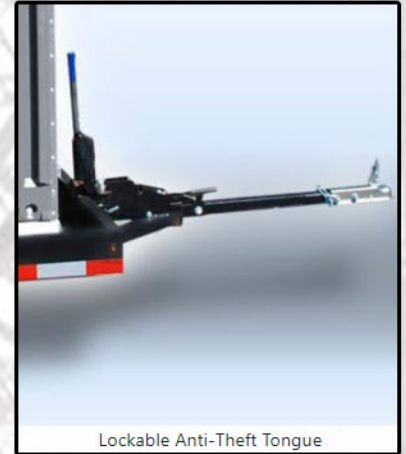

CALLAHEAD's HEAD TRAILER is the perfect solution to transport any free standing portable toilet quickly, easily, safely, and without harming any landscape. The HEAD TRAILER is a trailer that was specifically designed and engineered to transport standard sized porta potties with minimal effort. With the HEAD TRAILER, you can have a full sized portable restroom towed by a simple golf cart, garden tractor or other small vehicle to protect the lands.

Also ideal for road construction jobs, the portable toilet can follow construction crews as they move around the jobsite. Moving a full portable toilet at the construction site has never been easier than with the HEAD TRAILER. In addition, you don't ever have to remove the portable toilet from the HEAD TRAILER to use it unless you want to.

## THE HEAD TRAILER TRAILER DESIGN SPECIFICATIONS & FEATURES

Dimensions: 4' L x 4'2" W, Weight: 1,500 lbs., Tires: 5.70-8, Safety chain length: 24" (chain only)  
Tows easily on the high-way, Tail lights for driving safety, Carries one standard size portable toilet  
Portable toilet can be used on or off the HEAD TRAILER., Easy crank handle even when portable toilets are full Lockable anti-theft tongue

Durable 5.70-8 Tire

Marker Lights and Reflectors

Lockable Anti-Theft Tongue