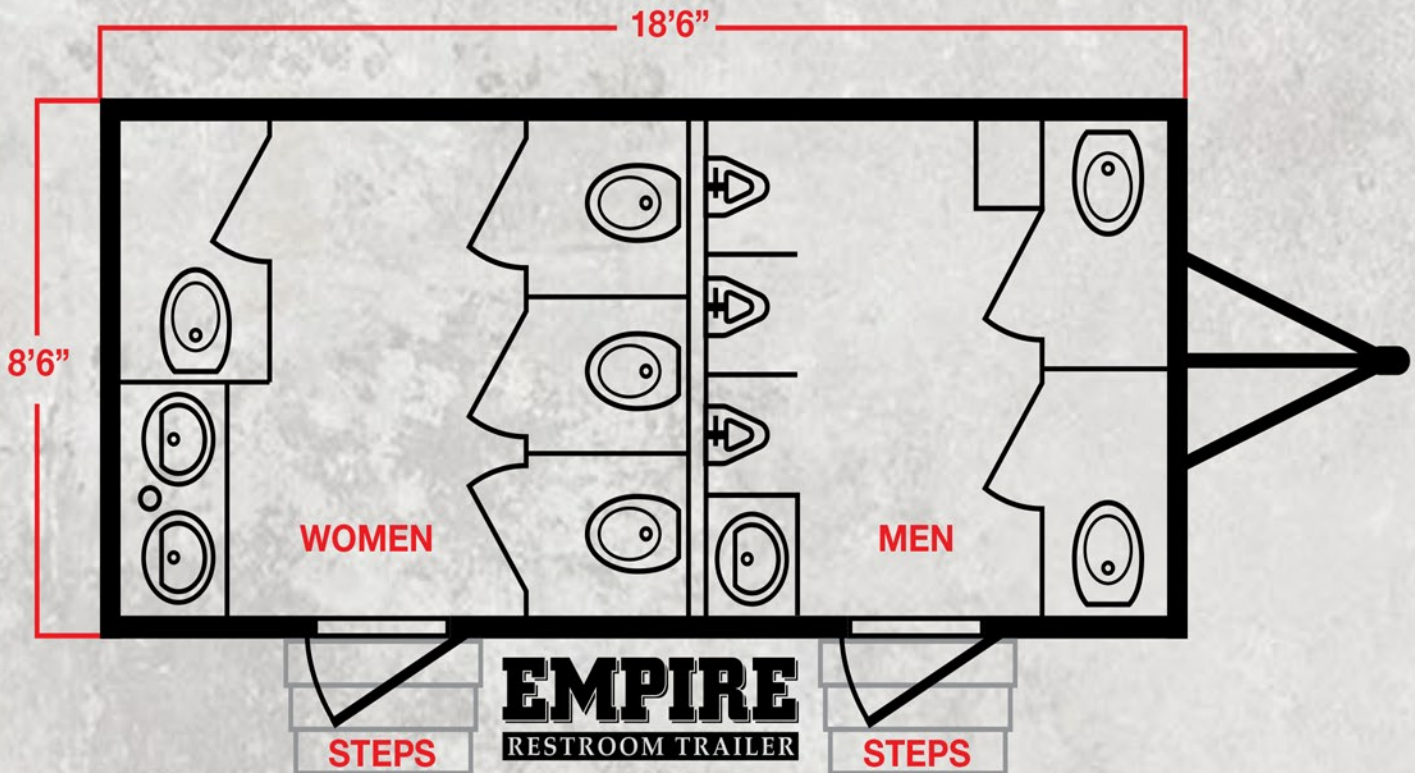

CALLAHEAD®

NEW YORK

TOLL FREE: (800) 634-2085 FAX: (800) 634-8127
EMAIL: info@callahead.com