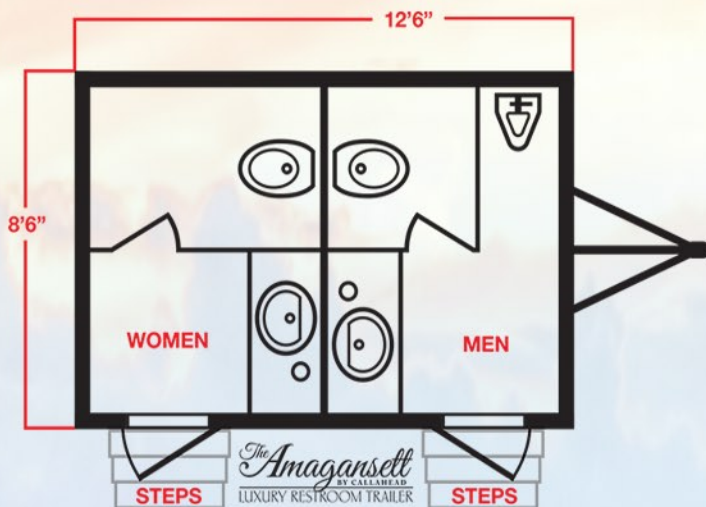

WOMEN'S SIDE DESIGN FEATURES:

High-gloss green painted walls above the wainscot
One bathroom stall
One porcelain sink basin
Trash receptacle in the stall

MEN'S SIDE DESIGN FEATURES:

High-gloss beige painted walls above the wainscot
One bathroom stall
One porcelain sink basin
Sloan waterless porcelain urinal enclosed on three sides for privacy
Special filter system for urinals odor-free operation

A fully enclosed bathroom stalls with lockable white painted wood doors that go from floor to ceiling for complete privacy. Bathroom stall is very deep and spacious, door handle is a brushed nickel, door locking system are stainless, foot pedal flush porcelain toilet, stainless double toilet paper holder, and bathroom stall is decorated with custom framed fine art

IDEALLY SUITED FOR THE FOLLOWING:

Weddings • Receptions • Corporate Parties • Business Functions • Concert Events • Horse Shows & Events • Awards Banquets • Fundraisers • Black-Tie Events • Film and Movie Productions • White Tie Events • Galas • Engagement Parties • Bar Mitzvahs and Bat Mitzvahs • Charity Balls • VIP Events • Bridal and Wedding Showers • Christenings & Baptisms • Baby Showers • Charity Events • Red Carpet Events • Holiday Parties • Communion Parties • Formal Parties and Events • Benefits • Birthday Party Celebrations • Graduation Ceremonies • Graduation Parties • Cocktail Parties • Holiday Parties • Celebrity Functions • White Tie Parties • Semi-Formal Parties • Award Ceremonies • Ultra Formal Events • Any Special Ceremonies • Any Special Event with a large group of people will be in attendance and quality restroom trailers are needed

The AMAGANSETT is delivered to you by a CALLAHEAD uniformed delivery specialist. It will be professionally set-up and fully stocked with all the luxury amenities. This is an ideal restroom trailer rental to provide convenient and luxurious bathrooms to any formal or informal social gathering. We also offer the option of our CALLAHEAD professional uniformed restroom attendant to keep the AMAGANSETT in perfect condition for your entire event. Like with any CALLAHEAD product, you will never have to worry about service with the AMAGANSETT Luxury Restroom Trailer. The AMAGANSETT is available for delivery throughout all of New York City's five boroughs of Brooklyn, Queens, Manhattan, Staten Island, and the Bronx as well as all of Westchester, Nassau, and Suffolk Counties to Montauk Point.

CALLAHEAD has been in business since 1976. We have invented more for the portable sanitation industry than any other company in our field. Our numerous innovations and dedication to perfect service have made us the largest and most trusted portable restroom company in New York. Quite simply, CALLAHEAD is the world's greatest portable sanitation company ready to deliver the best equipment and service for you.

For more information about the AMAGANSETT Luxury Restroom Trailer or any of CALLAHEAD's state-of-the-art equipment, including our very own innovation

CALLAHEAD's portable water and sewer system, high-rise portable toilets, luxury and short-term restroom trailers, special event portable toilets, standard port a pottys, portable handwashing sinks, porcelain toilet systems for office trailers, security guard booths, ticket booths, holding tanks, fresh water delivery, commercial portable sinks, antibacterial and hand sanitizing stations, long-term and short-term portable toilet rentals, long-term and short-term restroom trailer rentals, portable shower rentals, and portable storage shed rentals.

Please contact one of our expert sales specialists at **800-634-2085** or visit our website for full photos, details and videos of our equipment.