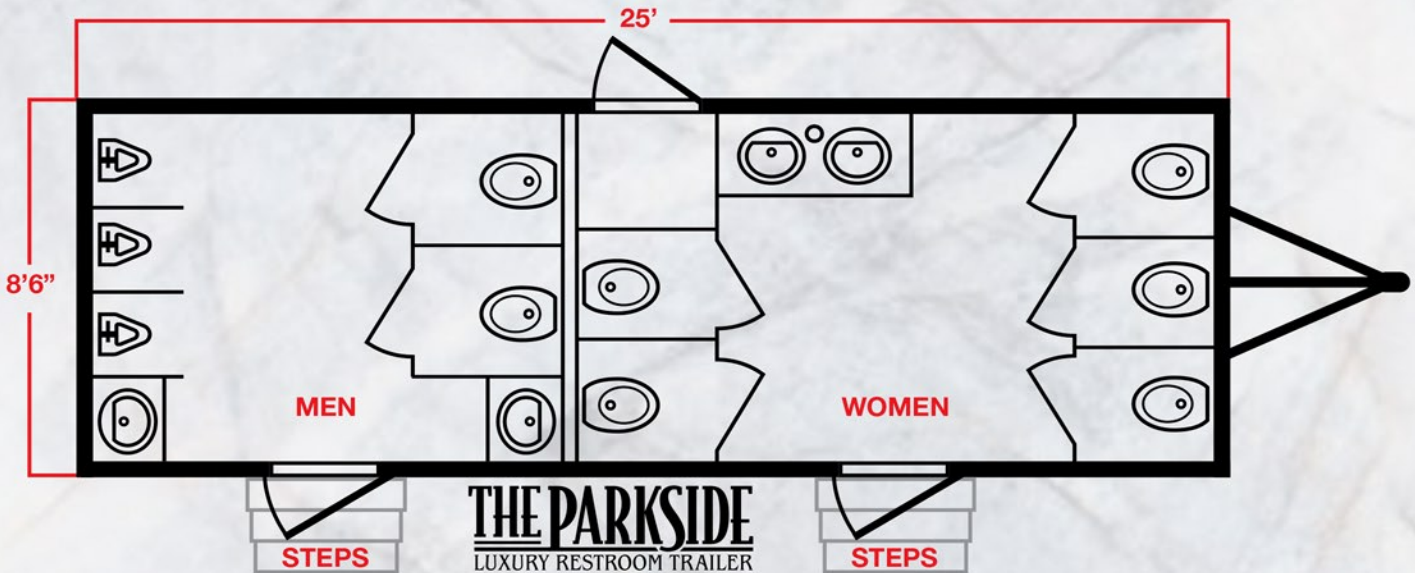

A CALLAHEAD uniformed delivery specialist will set up the **PARKSIDE** at your location. Set up of the restroom trailer will take approximately 30 minutes to be fully operational. Since CALLAHEAD uses only hospital grade cleaners and disinfectants you know you are providing your guests with the most sanitary restroom trailers available anywhere. CALLAHEAD also offers the option of one of our professionally trained uniformed restroom attendants to keep the **PARKSIDE Luxury Restroom Trailer** in perfect condition throughout your entire event.

The **PARKSIDE** is available for delivery throughout New York City's five boroughs of Brooklyn, Queens, Manhattan, Staten Island and the Bronx and all of Westchester, Nassau and Suffolk Counties to Montauk Point. Since 1976 CALLAHEAD has been delivering quality equipment and sanitary service to New York's businesses and residents. We offer the largest selection of portable restroom options to accommodate small special events to events hosting thousands of people. Our decades of experience have made CALLAHEAD the most trusted and reliable portable sanitation company in the industry. "To Develop and Evolve a Human Necessity", is not only CALLAHEAD's mission statement, but our promise to ensure every customer receives the very best every time.

The **PARKSIDE** Luxury Restroom Trailer's DESIGN FEATURES & ACCESSORIES:

The exterior has a shiny bright white finish • Height –12' • Overall box length – 25' • Total length with tongue – 29'.5" • Width 8' 6" • ¾" garden hose connection with pressure regulator for fresh water hookup if needed • Exterior lighting • Enter the restroom trailer via heavy duty wide steps with aluminum and steel frames • Stainless steel handrails with three point support system • Separate gender marked doors on both the men's and women's restrooms • Armstrong flooring • Wood base moldings, chair rail moldings, and crown moldings • Vanity sink areas have Corian countertops • Private and very spacious bathroom stalls with pedal flush porcelain toilet bowls • Artwork inside private bathroom stalls • Three porcelain flush urinals with privacy dividers (Men only) • Seven private extra-large bathroom stalls (Five Women's / Two Men's) • Vanity Mirrors above the sinks • Stainless hand washing sink basins provide hot and cold running water options on the main floor of the men's and women's restrooms (Two Women's / Two Men's) • The single lever faucets automatically shut off to conserve water use • Wall mounted and designer soap dispensers filled with antibacterial soap that kills 99.9% of germs and bacteria are provided in both the men's and women's vanity areas • Wall mounted and decorative filled hand towel dispensers • Elegant custom floral arrangements available • A trash receptacle is built-in the vanity countertops • Trash receptacles are provided in each women's bathroom stall • Thermostat controlled Dometic heat and air conditioning system • 1,500 fan forced toe-kick heaters in both restrooms • A central music system has AM/FM Radio and CD player with speakers installed in the ceiling • Lighting –low voltage lighting in the ceilings and over the vanity mirrors • Electric – runs on a generator or standard 110 volt • Floor to ceiling wood stall doors with casement moldings • Brushed nickel door handle and locking system in each private bathroom stall • Ceiling vents with fans for superior ventilation • Handles bathroom usage by hundreds of people at any event • Professionally set up and fully operational in approximately 30 minutes or less