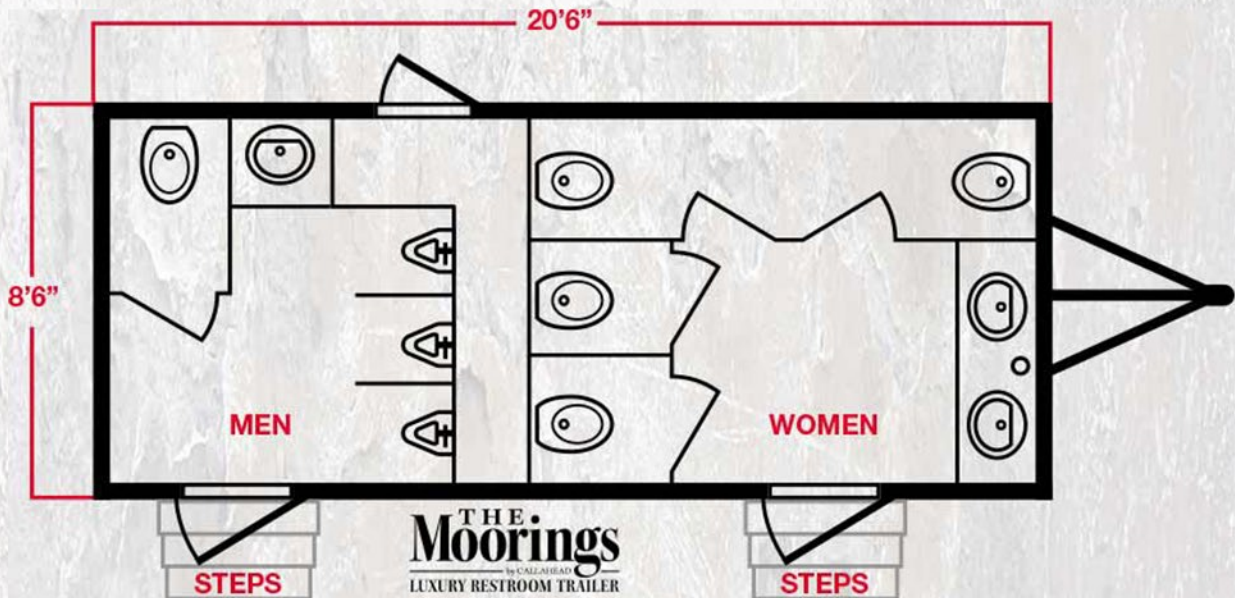

The MOORINGS Luxury Restroom Trailer has an interior décor that includes fine custom framed artwork and wall sconces that are sure to impress. The surround sound speaker and central music system will provide guests with entertainment even when they take a trip to the restroom. The women's side has four private bathroom stalls with floor to ceiling lockable wood doors.

One of the women's bathroom stalls includes a baby changing station for guests with small children. The men's restroom has a private bathroom stall and three Sloan porcelain waterless urinals with privacy dividers. The MOORINGS Luxury Restroom Trailer is excellent for evening events with outdoor lighting. The women's and men's restrooms each have separate entrances with a wide floating staircase and stainless steel handrails. Each gender marked door also includes CALLAHEAD's signature signage. Inside the restrooms we have wood base moldings, chair rail moldings and crown moldings. The beige and gray colored walls have gorgeous nautical paintings each customer framed for the MOORINGS Luxury Restroom Trailer. All of the doors and skylights inside the MOORINGS include wood trim work. The floors are a warm Armstrong tile that brings even a more homelike touch to the restrooms setting.

PRODUCT SPECIFICATIONS:

- 8 Stations Restroom Trailer
- Box length: 20' 6" (Overall box length with tongue - 24' 6")
- Width: 8' 6"
- Height: 12'
- 3/4" garden hose connection with pressure regulator for fresh water hookup if needed
- Electric – runs on a generator or standard 110 volt
- Professionally set up and fully operational in approximately 30 minutes or less