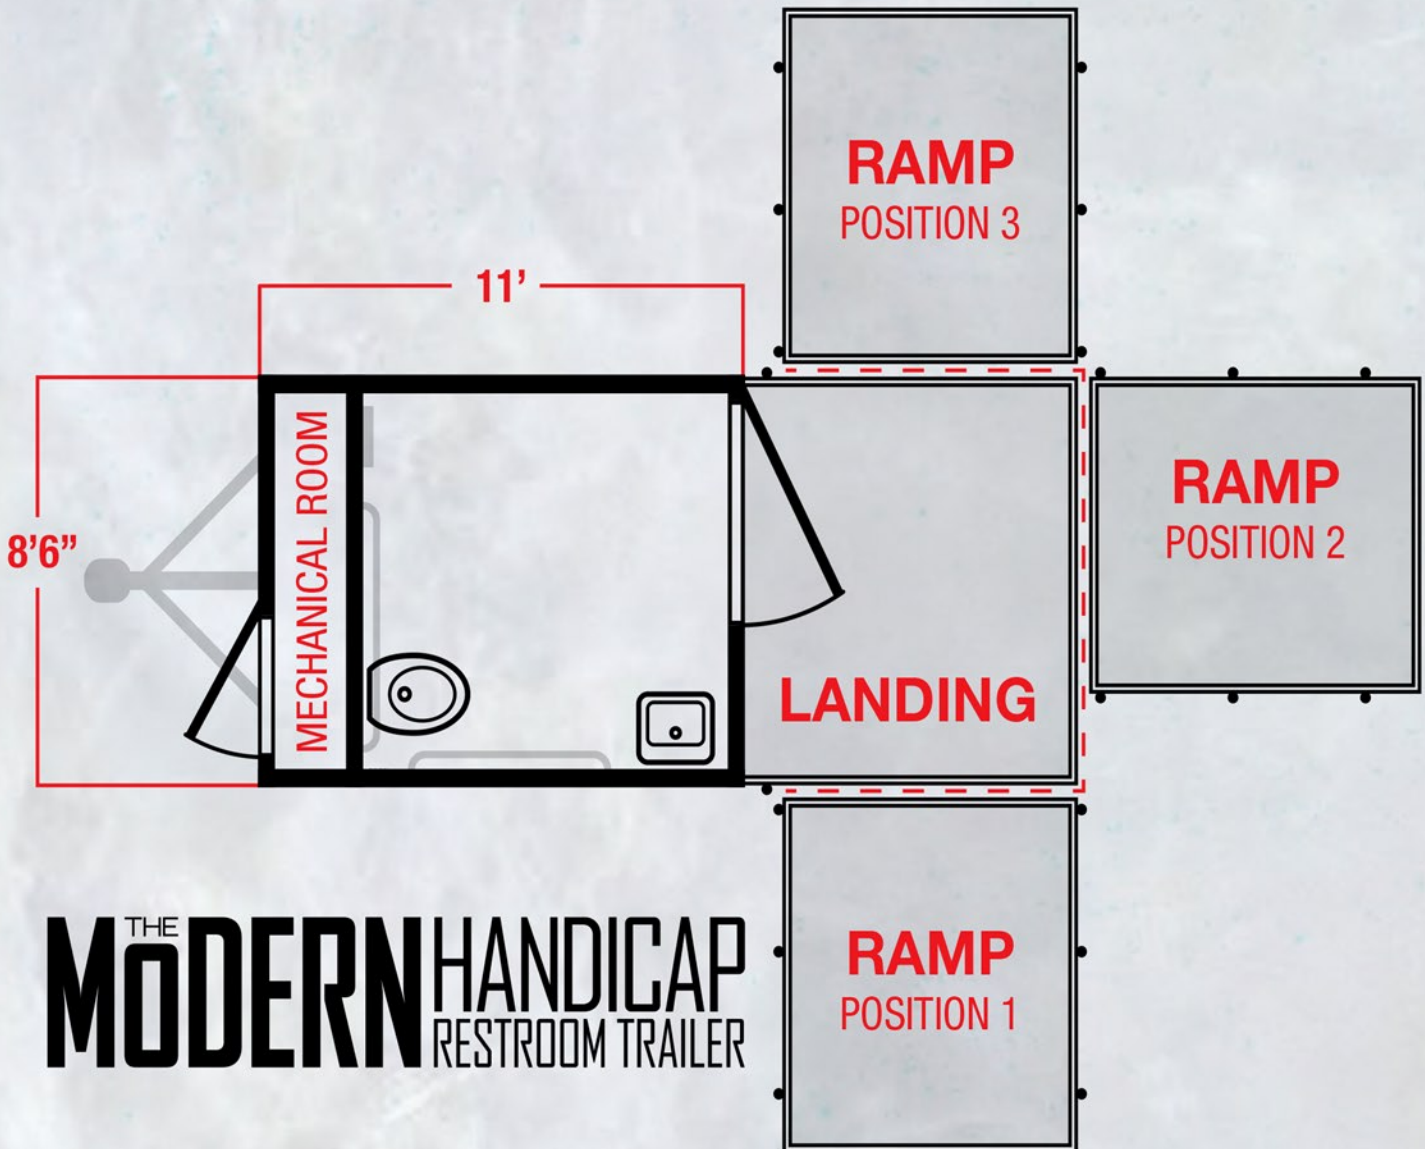

The **MODERN HANDICAP Restroom Trailer** has wide planked faux wood Armstrong flooring adding to the homelike design. A Dometic thermostat heat and air conditioning system will provide comfort inside the restroom all year round. A fan forced heater is also available for when you need extra warmth inside the restroom. LED high hat ceiling lights will provide plenty of light inside the restroom. Ceiling vents are available when you want additional ventilation. For convenience, the **MODERN HANDICAP Restroom Trailer** runs on a generator or standard 110 Volt outlet.

A CALLAHEAD professional uniformed delivery specialist will set up the **MODERN HANDICAP Restroom Trailer** at your location. Set up will take approximately 30 minutes. Because CALLAHEAD cleans and sanitizes all of our restrooms with only hospital grade cleaners and disinfectants, you know you will be providing the cleanest restroom trailers in the industry for your visitors, staff and guests. As an added convenience, you may also request to have a CALLAHEAD professional uniformed restroom attendant to keep the **MODERN HANDICAP Restroom Trailer** in perfect sanitary condition throughout your entire special event. For long-term locations, CALLAHEAD also offers our hospital-grade cleaning service and re-stocking of supplies daily, weekly, monthly or tailored to your needs.

THE
MODERN HANDICAP
RESTROOM TRAILER