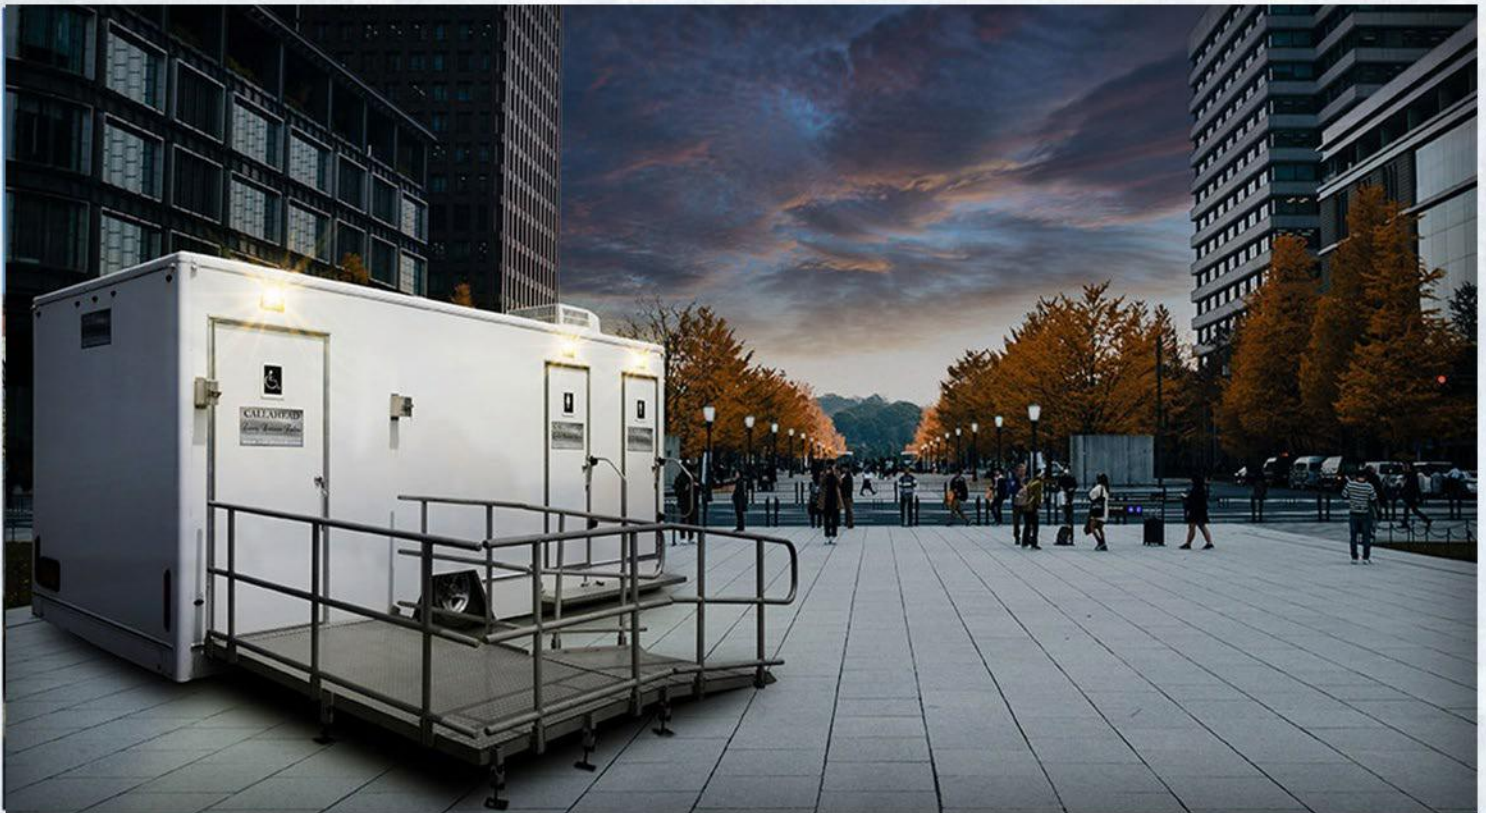

The women's and men's restroom each have a porcelain foot operated flush for easy hands-free operation. The toilet paper holder is located next to the toilet seat. The vanity sink area has a stainless steel sink basin and automatic shut-off faucet. Soap and hand towel dispensers are conveniently located. The spacious Corian countertop is available to place personal items. There is a vanity mirror above the sink. We also have a storage cabinet below the sink for extra supplies. A trash receptacle is also available.

CALLAHEAD's **INDEPENDENCE Restroom Trailer** has a warm homelike décor. All restrooms have white painted wood wainscoting up to the 3-foot height. There are also base moldings, chair rail moldings and crown moldings. The handicap restroom and women's restroom walls are painted a high gloss moss green above the chair rail moldings. The men's restroom is a high gloss beige color. The walls inside the **INDEPENDENCE Restroom Trailer** wipe easily clean and will not absorb any odors.

All three restrooms inside the **INDEPENDENCE Restroom Trailer** have wide planked wood Armstrong flooring. There is a Dometic thermostat heat and air conditioning system for comfort inside the restroom any time of year. A 15,000 BTU air conditioner will provide comfort during New York's warm summer months. Fan-forced heaters will ensure warmth during the winter season. LED high hat ceiling lights will provide plenty of light inside the restroom. Ceiling vents are available when you want additional ventilation. For convenience, the **INDEPENDENCE Restroom Trailer** runs on a generator or standard 110 Volt outlet.

A CALLAHEAD professional uniformed delivery specialist will set up the **INDEPENDENCE Restroom Trailer** at your location. Set up will take approximately 30 minutes. Because CALLAHEAD cleans and sanitizes all of our restrooms with only hospital grade cleaners and disinfectants, you know you will be providing the cleanest restroom trailers in the industry. As an added convenience, you may also request to have a CALLAHEAD professional uniformed restroom attendant to keep the **INDEPENDENCE Restroom Trailer** in perfect sanitary condition throughout your entire special event. For long-term jobs, CALLAHEAD offers our hospital-grade cleaning service with re-stocking of supplies daily, weekly, monthly or tailored to your request.