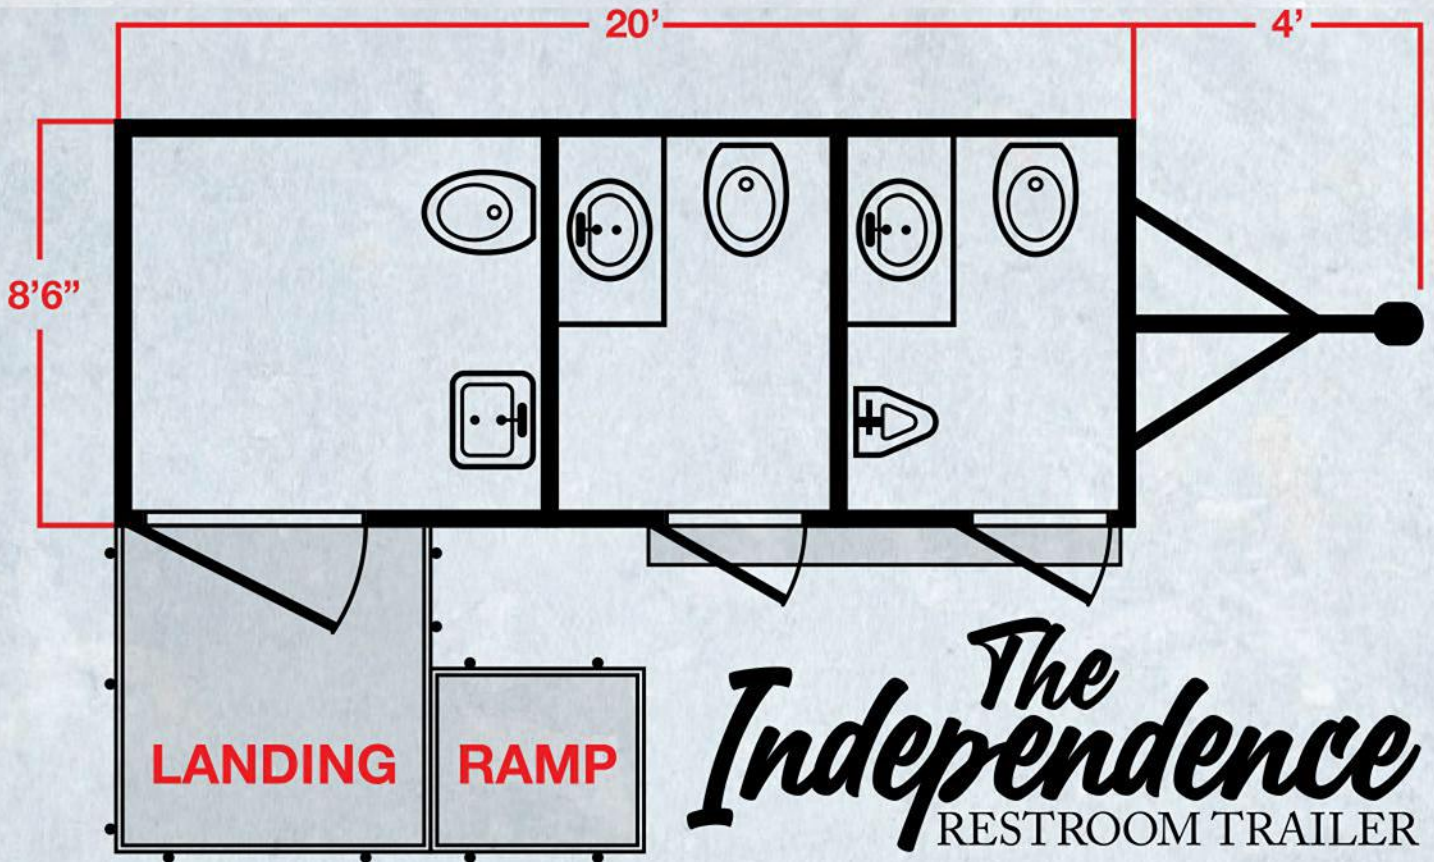

The INDEPENDENCE Restroom Trailer's DESIGN FEATURES & ACCESSORIES:

ADA Compliant Restroom Specs and Features Include: ADA Compliant turning radius interior • ADA Compliant flush toilet • ADA Compliant interior handrail system • ADA Compliant entry door • ADA Compliant lever door handle and lock • ADA Compliant entrance platform with handrails • ADA Compliant ramp system • ADA Compliant paper towel and soap dispensers • Easy-access wall hung porcelain toilet bowl • Porcelain wall hung sink with easy access hot and cold water faucet • ADA Compliant mirror above sink • toilet paper holder • Wall mounted covered trash receptacle near toilet bowl • Fan-forced wall heater • Self-closing door with interior lock and exterior occupancy sign for privacy

WOMEN's and MEN's Restrooms SPECS and FEATURES Include:

Porcelain toilet with pedal flush • Wall mounted toilet paper holder • Sloan porcelain waterless urinal • Vanity with faux granite countertops • Wall mounted paper & soap dispensers • Stainless sink basins with hot and cold water faucets • Vanity mirror • Storage under sink for supplies • Fan-forced wall heater • Ceiling vents • Marked entry door with CALLAHEAD signage • Auto close door • Interior lock with exterior occupancy sign

The INDEPENDENCE Restroom Trailer's Overall SPECS & FEATURES Include:

The exterior has a shiny bright white finish • Height - 12' • Width - 8' 6" • Overall box length - 20 • 0.75" garden hose connection with pressure regulator for fresh water hookup if needed • Exterior lighting • Handicap and wheelchair accessible ramp with handrails • Armstrong faux wood floors • Soap dispensers filled with antibacterial soap that kills 99.9% of germs and bacteria in all restrooms • Filled hand towel dispensers • LED ceiling lighting • Dometic thermostat heat and air conditioning system • Central music system has AM/FM Radio and CD player with speakers installed in the ceiling • Electric - runs on a generator or standard 110 volt • Ceiling vents with fans for superior ventilation in each restroom • Professionally set up and fully operational in approximately 30 minutes or less

The INDEPENDENCE Restroom Trailer's OPTIONAL ACCESSORIES To Rent:

For added convenience, we are proud to offer the below list of optional accessory items for your INDEPENDENCE Restroom Trailer rental. All of CALLAHEAD's rental accessories for restroom trailers were selected to provide the same comforts and hygienic protection of a homelike restroom experience. CALLAHEAD's portable restroom accessory items are unmatched in the industry and include: