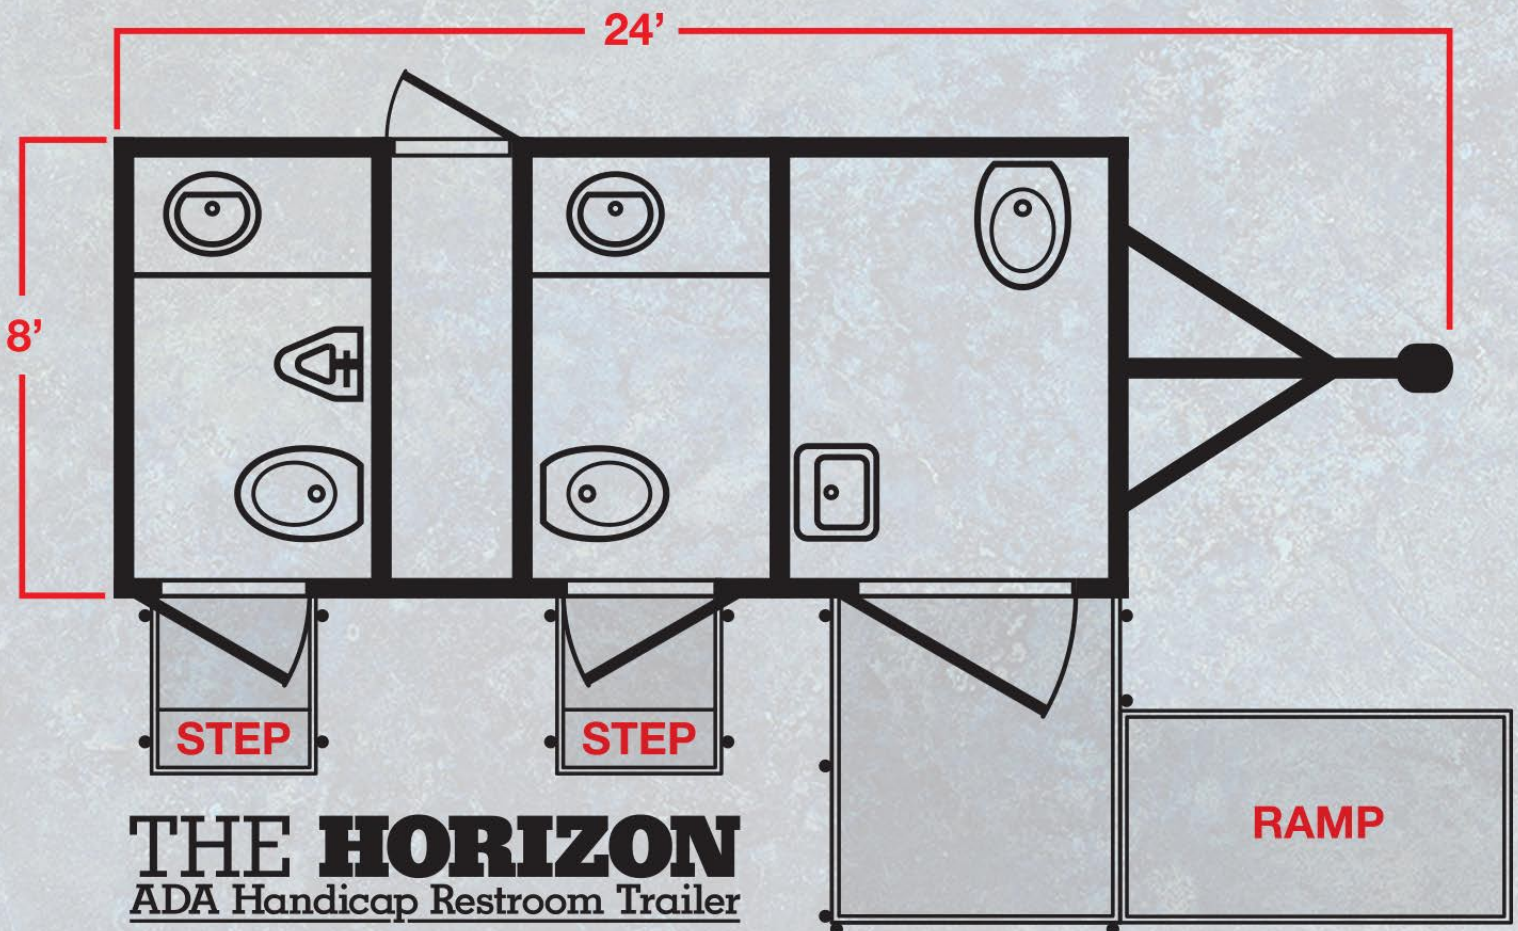

THE HORIZON ADA HANDICAP RESTROOM TRAILER'S DESIGN FEATURES AND ACCESSORIES:

ADA Compliant Restroom Specs and Features Include: ADA Compliant turning radius interior • ADA Compliant flush toilet • ADA Compliant interior handrail system • ADA Compliant entry door • ADA Compliant lever door handle and lock • ADA Compliant entrance platform with handrails • ADA Compliant ramp system • ADA Compliant paper towel and soap dispensers • Easy-access wall hung porcelain toilet bowl • Porcelain wall hung sink with easy access hot and cold water faucet • ADA Compliant mirror above sink • triple toilet paper holder • Fan-forced wall heater • Self-closing door with interior lock and exterior occupancy sign for privacy

THE HORIZON ADA HANDICAP RESTROOM TRAILER'S OVERALL SPECS & FEATURES INCLUDE:

The exterior has a shiny bright white finish • Height - 12' • Width - 8' • Box length - 20' • Overall box length with tongue - 24' • 0.75" garden hose connection with pressure regulator for fresh water hookup if needed • Exterior lighting • Handicap and wheelchair accessible ramp with handrails • Armstrong faux tile floors • Soap dispensers filled with antibacterial soap that kills 99.9% of germs and bacteria in all restrooms • Filled hand towel dispensers • LED ceiling lighting • Coleman Mach thermostat heat and air conditioning system • Electric - runs on a generator or standard 110 volt • Ceiling vents with fans for superior ventilation in each restroom • Professionally set up and fully operational in approximately 30 minutes or less