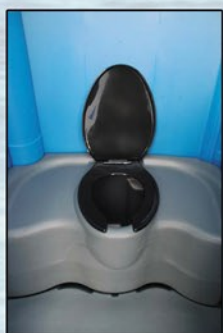

The portapotty's extra-large, rounded interior lets construction workers who are wearing bulky tools or clothing to move freely even when the portable toilet's door is closed. Two powerful springs hold the porta potty's door shut which prevents unwanted dirt from blowing inside the portable toilet to keep the outdoor portable restroom cleaner.

The BLUE WATER TOILET has an interior door lock and an exterior occupancy sign for privacy. A dual roll toilet paper dispenser and coat and hat hook are also standard inside BLUE WATER TOILET porta potty rental. Large wall vents and chimney stack provides a superior ventilation system to eliminate odors from previous users. The polyethylene construction and smooth interior surfaces also won't absorb dirt or odors so each person at the job site will have a more satisfying trip to this outdoor portable toilet.

CALLAHEAD's extensive selection of portable toilets for rent, gives every one of our customers the most choices for their portable sanitation needs. We have the most variety of affordably priced porta potty rentals available anywhere. The BLUE WATER TOILET is just one of many of our standard portable toilet to rent that provides a designer look and our superior cleaning service at an affordable price. When you rent from CALLAHEAD, you will have the largest variety of portable toilets to choose from no matter your budget.

"THE BLUE WATER TOILET" PORTABLE TOILET IS IDEALLY SUITED FOR THE FOLLOWING:

Below is a list of locations and jobsites where the BLUE WATER TOILET standard porta potty is most commonly rented and recommended for. However, this basic portable toilet is an ideal rental for just about any long-term rental location where temporary portable restroom facilities are needed.

Construction Job Sites • Contractor Jobsites • Landscaping Jobsites • Farmers Markets • Sports Fields • Park Locations • Bathroom and Restroom Remodeling • Beach Locations • Home Remodeling • Playgrounds • Water Shut Offs • Plumbing Repair Locations • Movie, Film and Commercial Set Locations • New Home Construction and House Renovations • Truck Yards • Marinas • Car Lots • Manufacturing Plants • Bridge Construction • Road and Highway Construction • Parking Lots • Lumber Yards • Municipalities • Remote Locations • Street Construction Job Sites • Parking Garages • Emergency and Disaster Locations • Any Long-term Jobsite Location in need of Outdoor Portable Restroom Facilities

CALLAHEAD
NEW YORK

TOLL FREE: (800) 634-2085 FAX: (800) 634-8127
www.callahead.com