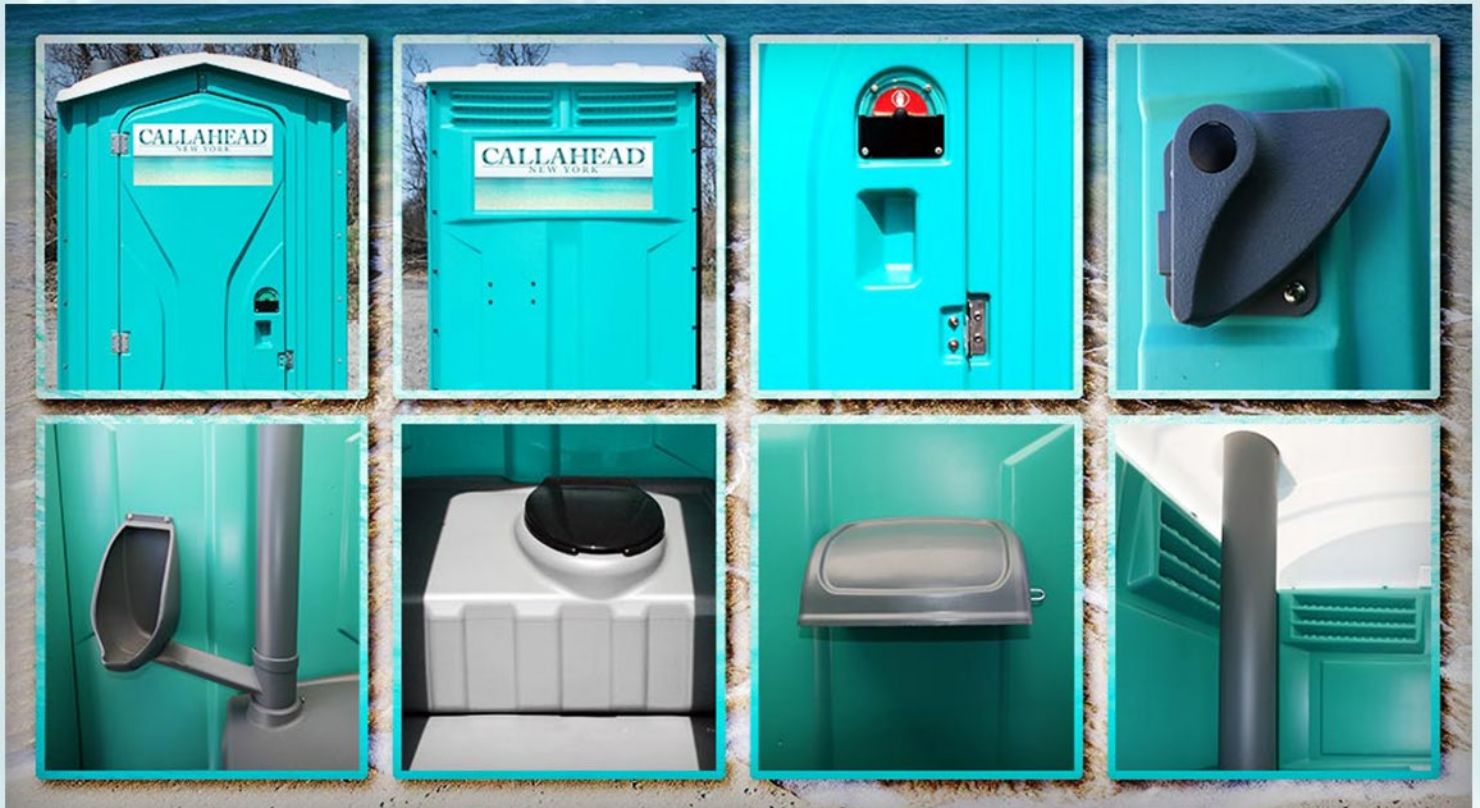

THE AQUAHEAD PORTABLE TOILET RENTAL IS IDEALLY SUITED FOR THE FOLLOWING:

The following is a list of special events where the AQUAHEAD New York standard porta potty is most commonly rented. However, this portable toilet is the perfect rental for just about any outdoor and indoor special event with limited restroom facilities or any public location where portable restroom facilities are needed.

Weddings, Bridal & Baby Showers • Bar Mitzvah's & Bat Mitzvah's • Communion and Christening Parties • Graduation Parties and Ceremonies • Bachelor and Bachelorette Parties • School, College and University Special Events & Ceremonies • Special Outdoor Ceremonies • Fundraisers, Benefits and Charity Events • Backyard Parties, Private House Parties & Barbeques • Holiday Parties • Concert Events • Family Reunions • Birthday Parties • Remote Locations • Sporting Events • Park and Community Events • Water Shutoffs • Emergency or Disaster Relief Situations • Political Events • Parades, Carnivals & Bazaars • Bathroom Remodeling • Block Parties • Marathons • Festivals • Community Events • Movie, Television and Photo Shoot Locations • Any Outdoor Event • Indoor Events with Limited Restroom Facilities Available • Beach Locations • Marinas • Restaurants, Bars and Pubs in need of additional restroom facilities • Corporate Functions and Events • Any location in need of a portable toilets.

From the extravagant to the traditional, only CALLAHEAD provides our customers with the ability to choose the perfect porta potty rental for their special event.

Let CALLAHEAD deliver your personally selected portable toilet so sanitary restroom facilities will be something you won't have to worry about at your next event.

For more information about the AQUAHEAD PORTABLE TOILET or any of CALLAHEAD's state-of-the-art equipment, including our very own innovation CALLAHEAD's portable water and sewer system, high-rise portable toilets, luxury and short-term restroom trailers, special event portable toilets, standard port a pottys, portable handwashing sinks, porcelain toilet systems for office trailers, security guard booths, ticket booths, holding tanks, fresh water delivery, commercial portable sinks, antibacterial and hand sanitizing stations, long-term and short-term portable toilet rentals, long-term and short-term restroom trailer rentals, portable shower rentals, and portable storage shed rentals.

Please contact one of our expert sales specialists at 800-634-2085 or visit our website for full photos, details and videos of our equipment.