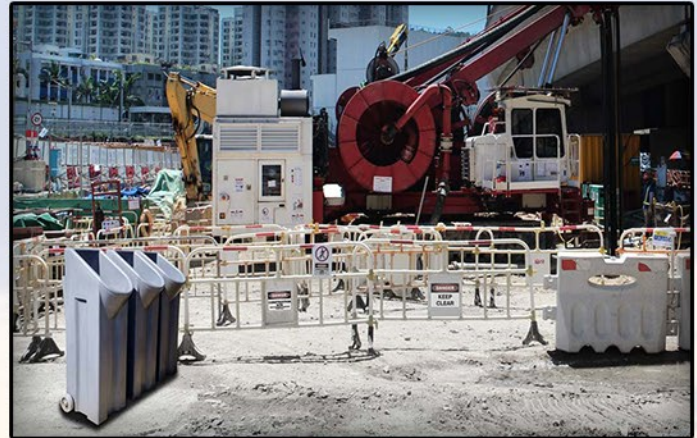

THE MOBILE URINAL'S DESIGN SPECIFICATIONS:

The following is the detailed design specifications for the MOBILE URINAL rental. If you have any additional questions regarding this urinal specifications, please contact us at 1-800-634-2085 to speak with a CALLAHEAD portable toilet specialist:

Construction/Material: High-Density Polyethylene • Weight Full: 109 lbs. • Weight Empty: 16.35 lbs • Height: 35" • Width: 15 1/2" • Depth: 21" • Holding Tank Volume: 11 Gallons • Color: Steel Gray • Two Rubber Tread Wheels • Rear Handle for Easy Mobility • Enclosed Holding Tank

IDEALLY SUITED FOR THE FOLLOWING:

Below is a list of locations and jobsites where the MOBILE URINAL is most commonly rented and recommended. The MOBILE URINAL rental is also beneficial for other long-term or short-term rental where portable urinal facilities are needed although not listed.

Construction Job Sites • Contractor Job-sites • Bridge Construction • High Rise Building and Apartment Building Construction Job sites • Tunnel Construction • Sewer Job sites • Over Water onto Barges, Ships and Aircraft Carriers • New Home Construction and House Renovations • Park Locations • Parking Garages • Manufacturing Plants • Parking Lots • Lumber Yards • Marinas • Truck Yards • Marinas • Car Lots • Municipalities • Beaches, Pools and Country Clubs • Beer and Wine Festivals • Concerts and Music Festivals • Marathons • Bars, Restaurants and Clubs • Any Location Serving or Consuming Alcohol Beverages • Private Parties in High-Rise Buildings • Remote Locations • Private House Parties to Assist with Bathroom Overflow • Any Long-term Job-site Location to Assist in Bathroom Overflow or Urinal Need • Any Short Term Location to Assist with Bathroom Overflow or Urinal Need

When you have a portable restroom need and are concerned about providing the right amount of equipment for your location, let one of our expert sales representatives assist you. We have decades of experience delivering the best portable restrooms to just about every site you can imagine with endless portable restroom equipment options available. Don't take chances with your mobile restroom facilities. Only CALLAHEAD guarantees to deliver the best portable restroom experience for all of your portable sanitation needs.

THE MOBILE URINAL