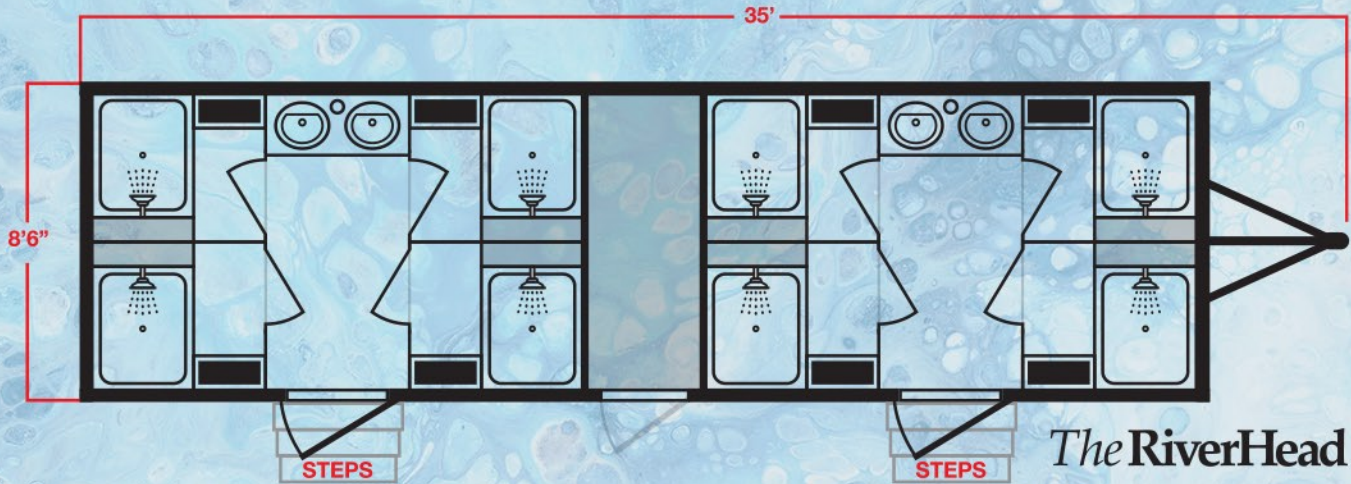

The RIVERHEAD Shower Trailer will work well during every New York season. 1500 watt fan-forced toe-kick heaters deliver warmth and comfort while taking a shower, even in New York's coldest winter months. In addition, a 15,000 BTU air conditioning system will keep users comfortable during the hottest days of summer. The RIVERHEAD Shower Trailer operates connected to a simple garden hose for fresh water. If there is no water hook-up available, CALLAHEAD's WaterShed 25 or WaterShed 16 is also available to supply fresh non-potable water to any remote location. A 1,000 gallon waste water tank will collect all the grey water. CALLAHEAD also recommends any of our portable toilet or restroom trailer rentals to accompany the RIVERHEAD Shower Trailer to deliver the world's best portable sanitation equipment and service when and where you need it.

A 110-Volt outlet or generator powers CALLAHEAD's RIVERHEAD Shower Trailer for convenience. The RIVERHEAD is available for delivery throughout New York City's five boroughs of Brooklyn, Queens, Manhattan, Staten Island, and the Bronx, and all of Westchester, Nassau, and Suffolk Counties all the way to Montauk Point. With every long-term rental, CALLAHEAD offers cleaning services daily, weekly, monthly or a cleaning service tailored to your requests. Our uniformed service technician will clean and sanitize the RIVERHEAD Shower Trailer with only hospital-grade cleaners and disinfectants and pump out any gray water. CALLAHEAD also installs a sign-in sheet in every long-term rental, so you know exactly who and when the RIVERHEAD was serviced.

Since 1976 CALLAHEAD has maintained the highest standards in all aspects of our business. We are the definitive experts in our field with countless inventions where no other company in our industry can compare. The RIVERHEAD Shower Trailer is a CALLAHEAD brand so you are assured of cleanliness and comfort with service you can trust. Only CALLAHEAD has consistently developed and evolved the industry to supply homelike comfort, hospital-grade cleanliness with stress-free service. It is our commitment never to stop producing so we may provide only the very best in portable sanitation. CALLAHEAD is a New York company only serving the New York area.

THE RIVERHEAD SHOWER TRAILER OPTIONAL ACCESSORIES TO RENT:

For added convenience, we are proud to offer the below list of optional accessory items with your RIVERHEAD Shower Trailer. All of CALLAHEAD's rental accessories were selected to deliver the same comforts and hygienic protection of a home bathroom. CALLAHEAD's portable restroom accessory items are unparalleled in the portable toilet industry and include:

- Antiseptic Dispenser installed inside the RIVERHEAD Shower Trailer filled with our waterless hand sanitizer. Our waterless hand sanitizer kills 99.9% of germs and bacteria and meets OSHA and Health Department requirements for sanitary protection. The antiseptic dispenser supplies approximately 900 – 1300 applications
- GoJo Hand Cleaning Dispenser is installed in the RIVERHEAD Shower Trailer and filled with the #1 heavy duty GoJo hand cleaner. GoJo hand cleaner is popular among auto mechanics for its ability to break down grease and grime easily. GoJo Hand Cleaner has become widely popular with construction workers and contractors to remove acids, cement and other solvents from hands.
- Headmist Time Released Air Freshener installed inside the RIVERHEAD Shower Trailer to release a fresh, clean scent automatically.